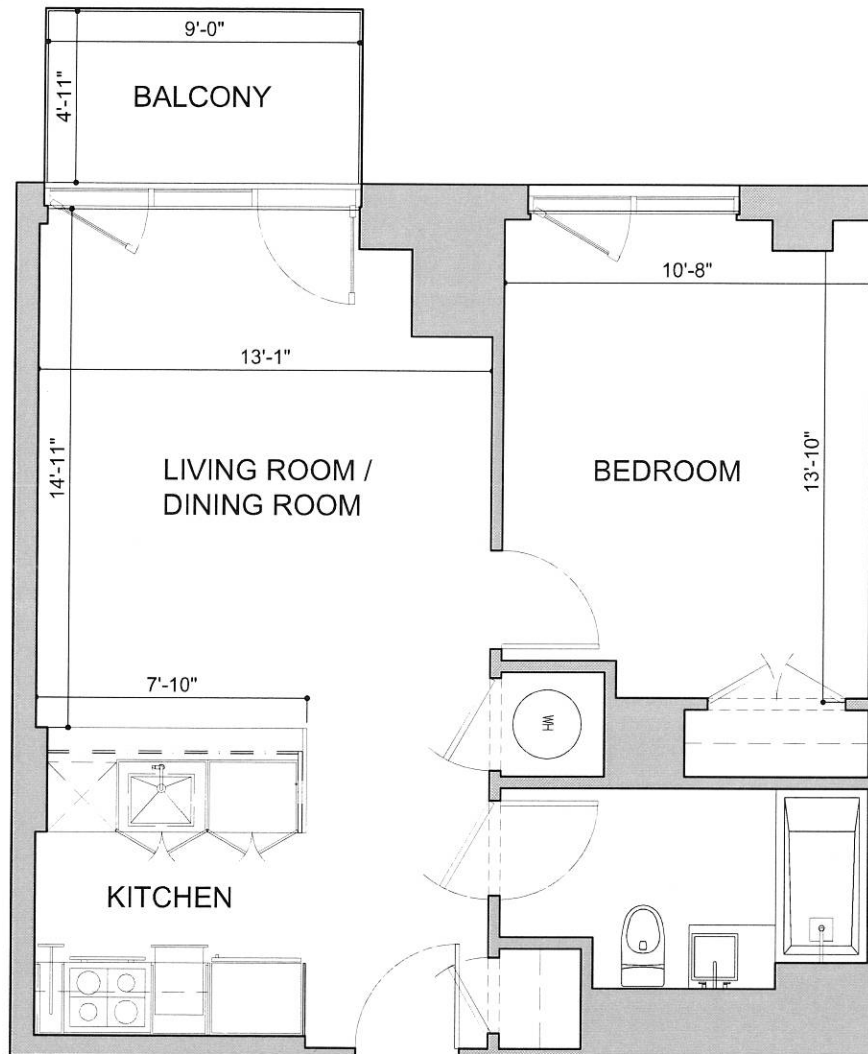

44-51 PURVES STREET

LONG ISLAND CITY, NEW YORK

**UNIT 1405, 1505, 1605,
1705, 1805, 1905, 2005,
2105, 2205, 2305, 2405**

1 BEDROOM
TYPICAL FLOOR (14TH-24TH)
SQ. FT. 630

DISCLAIMER: ALL DIMENSIONS ARE APPROXIMATE. DRAWINGS MAY NOT REFLECT ALL CONSTRUCTION VARIANCES IN UNIT LINE.