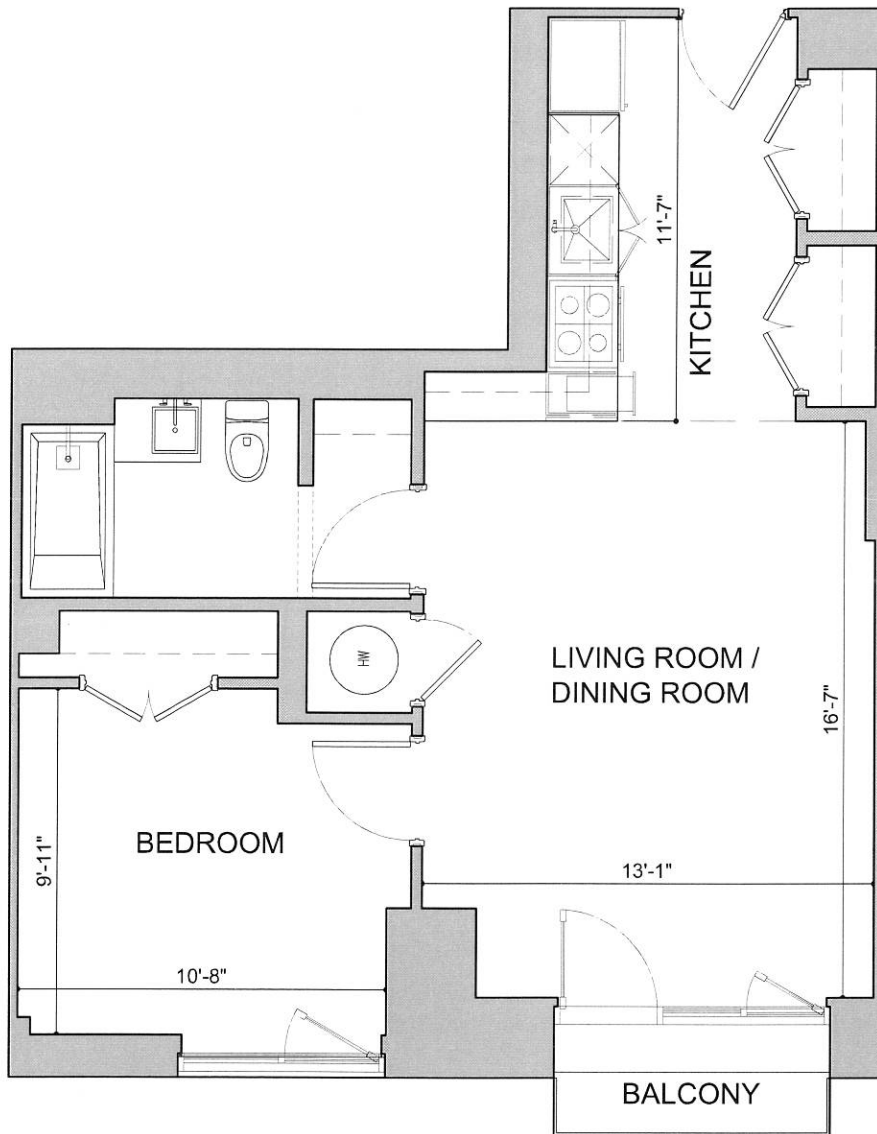

44-51 PURVES STREET

LONG ISLAND CITY, NEW YORK

**UNIT 306, 406, 506, 606,
706, 806, 906, 1006,
1106, 1206, 1306**

1 BEDROOM
TYPICAL FLOOR (3RD-13TH)
SQ. FT. 626

DISCLAIMER: ALL DIMENSIONS ARE APPROXIMATE. DRAWINGS MAY NOT REFLECT ALL CONSTRUCTION VARIANCES IN UNIT LINE.