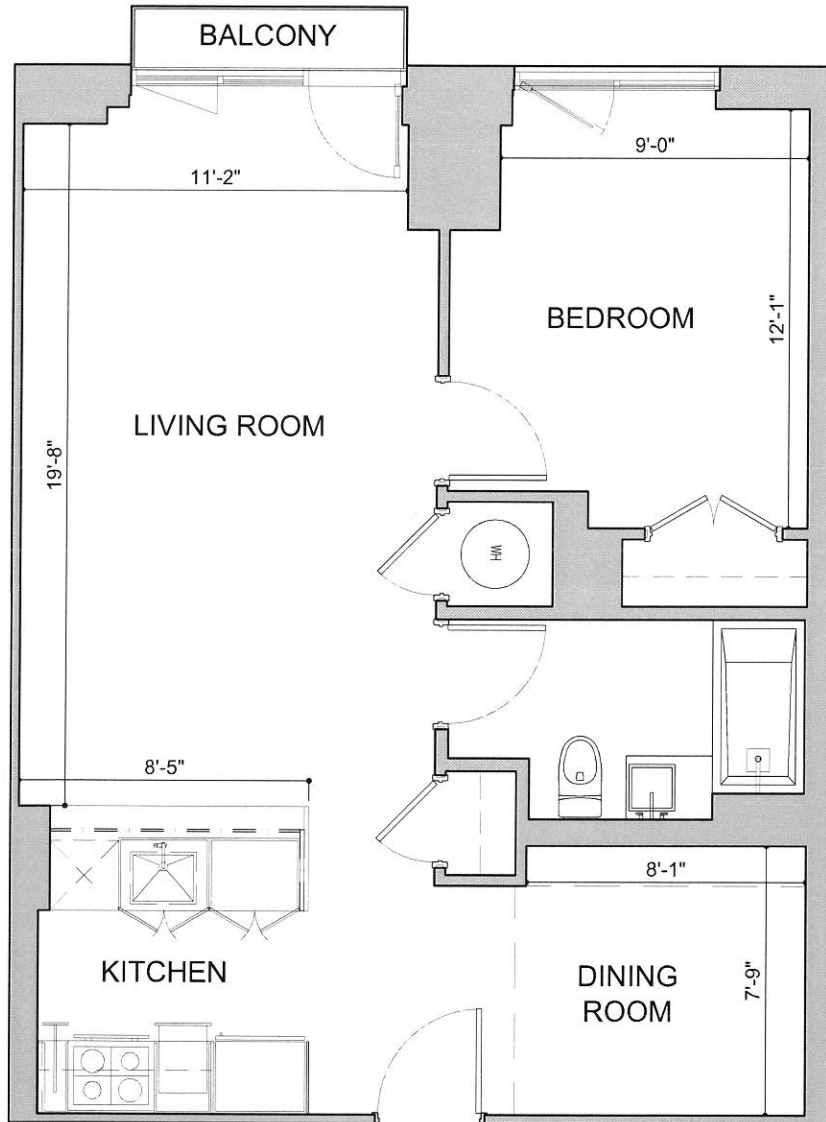

44-51 PURVES STREET

LONG ISLAND CITY, NEW YORK

UNIT 307

1 BEDROOM

TYPICAL FLOOR (3RD-13TH)

SQ. FT. 725

DISCLAIMER: ALL DIMENSIONS ARE APPROXIMATE. DRAWINGS MAY NOT REFLECT ALL CONSTRUCTION VARIANCES IN UNIT LINE.