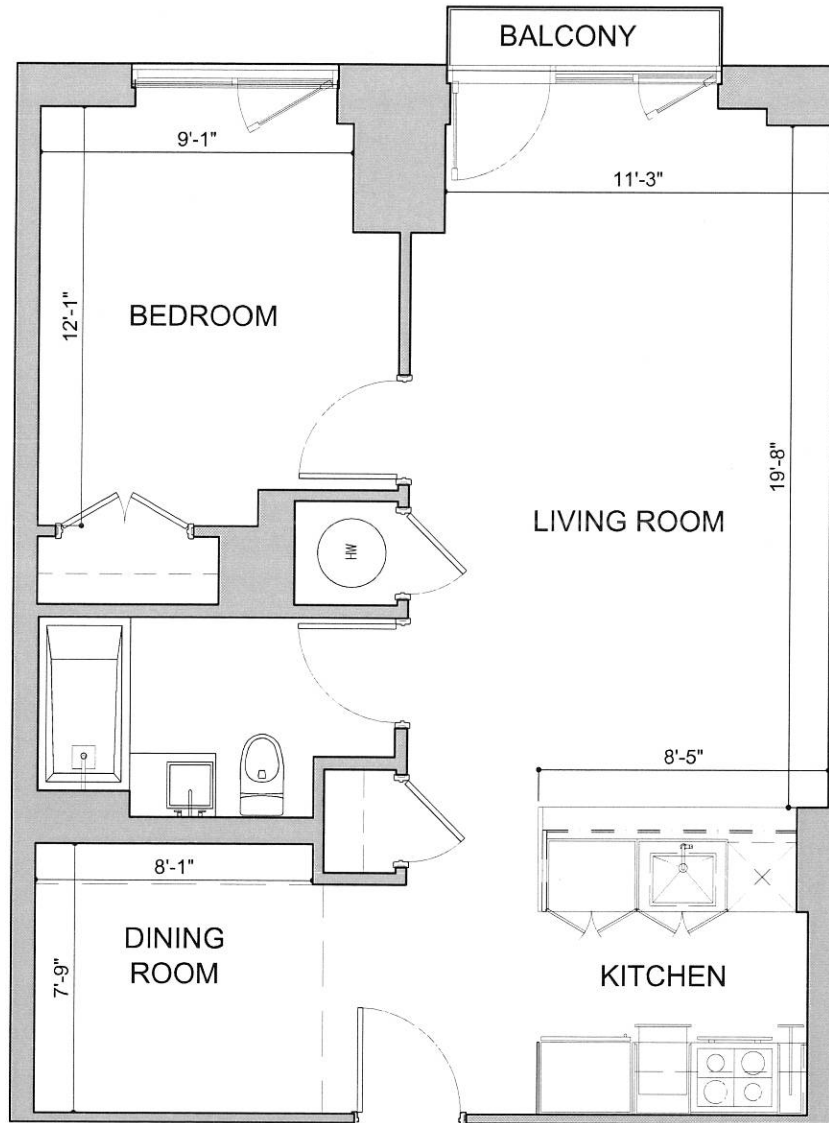

44-51 PURVES STREET

LONG ISLAND CITY, NEW YORK

UNIT 309

1 BEDROOM

TYPICAL FLOOR (3RD-13TH)

SQ. FT. 728

DISCLAIMER: ALL DIMENSIONS ARE APPROXIMATE. DRAWINGS MAY NOT REFLECT ALL CONSTRUCTION VARIANCES IN UNIT LINE.