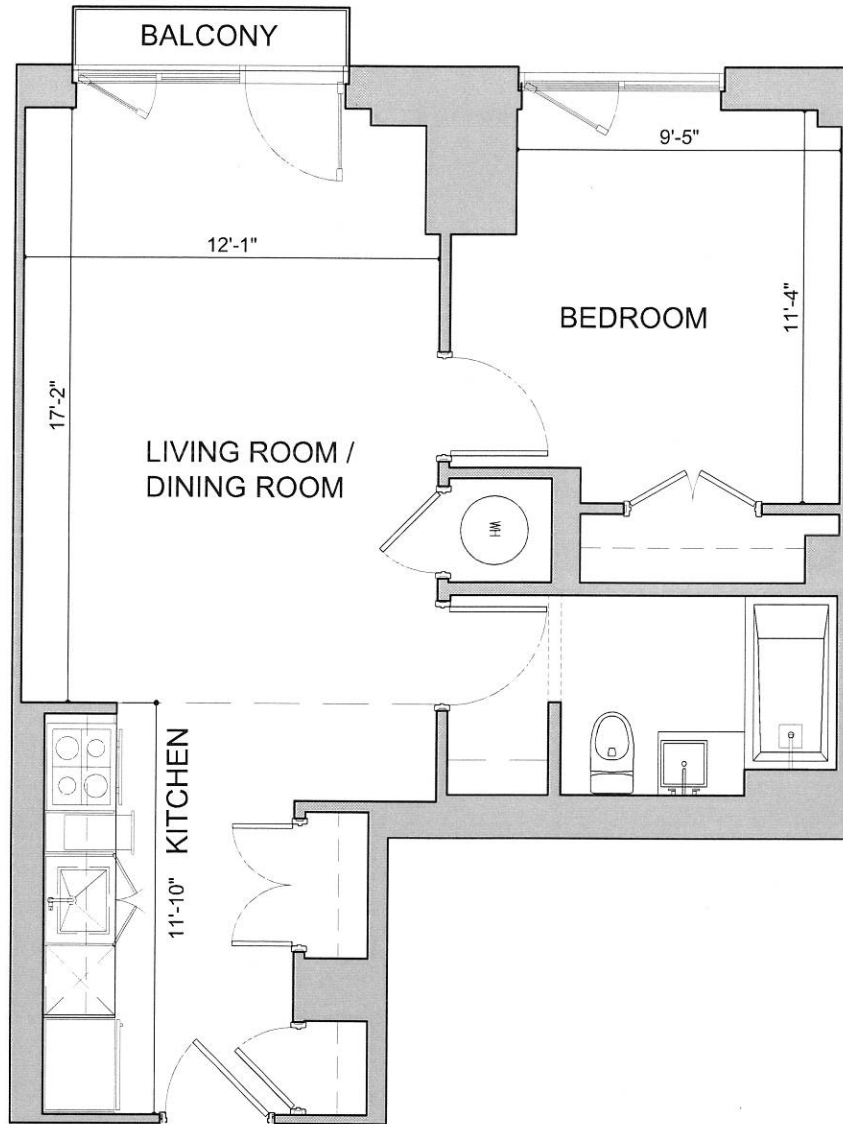

44-51 PURVES STREET

LONG ISLAND CITY, NEW YORK

UNIT 311

1 BEDROOM
TYPICAL FLOOR (3RD-13TH)
SQ. FT. 627

DISCLAIMER: ALL DIMENSIONS ARE APPROXIMATE. DRAWINGS MAY NOT REFLECT ALL CONSTRUCTION VARIANCES IN UNIT LINE.