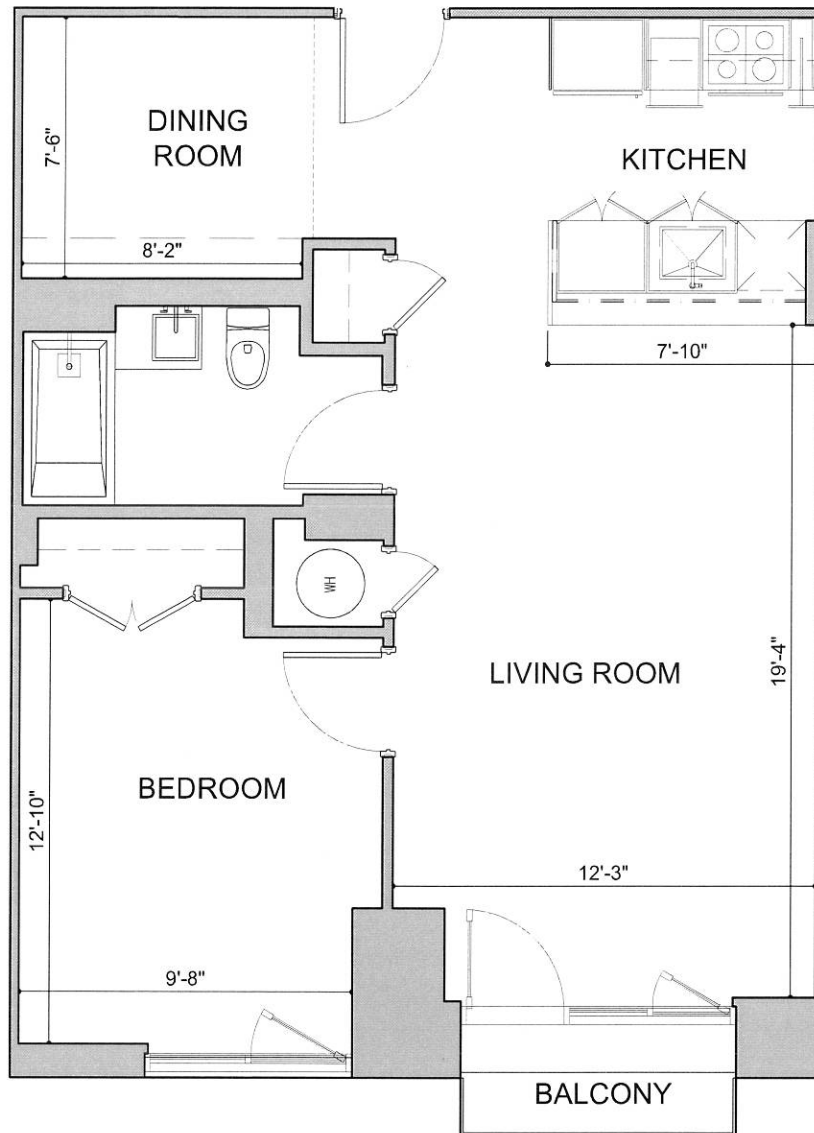

44-51 PURVES STREET

LONG ISLAND CITY, NEW YORK

**UNIT 310, 410, 510, 610,
710, 810, 910, 1010, 1110,
1210, 1310**

1 BEDROOM

TYPICAL FLOOR (3RD-13TH)

SQ. FT. 726

DISCLAIMER: ALL DIMENSIONS ARE APPROXIMATE. DRAWINGS MAY NOT REFLECT ALL CONSTRUCTION VARIANCES IN UNIT LINE.