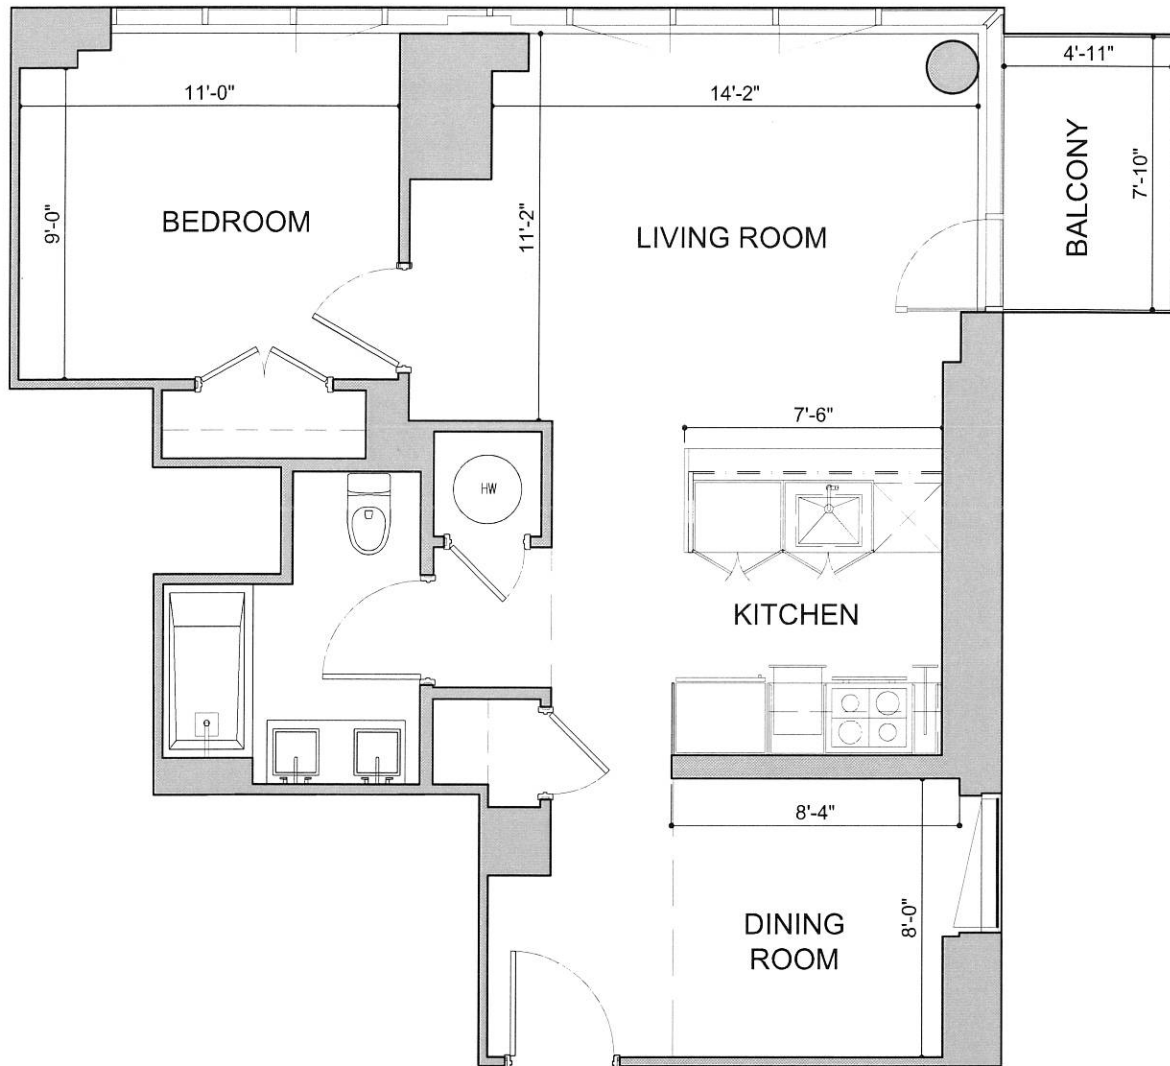

44-51 PURVES STREET

LONG ISLAND CITY, NEW YORK

UNIT 315, 415, 515, 715, 815, 915, 1015, 1215

1 BEDROOM

TYPICAL FLOOR (3RD-13TH)

SQ. FT. 710

DISCLAIMER: ALL DIMENSIONS ARE APPROXIMATE. DRAWINGS MAY NOT REFLECT ALL CONSTRUCTION VARIANCES IN UNIT LINE.