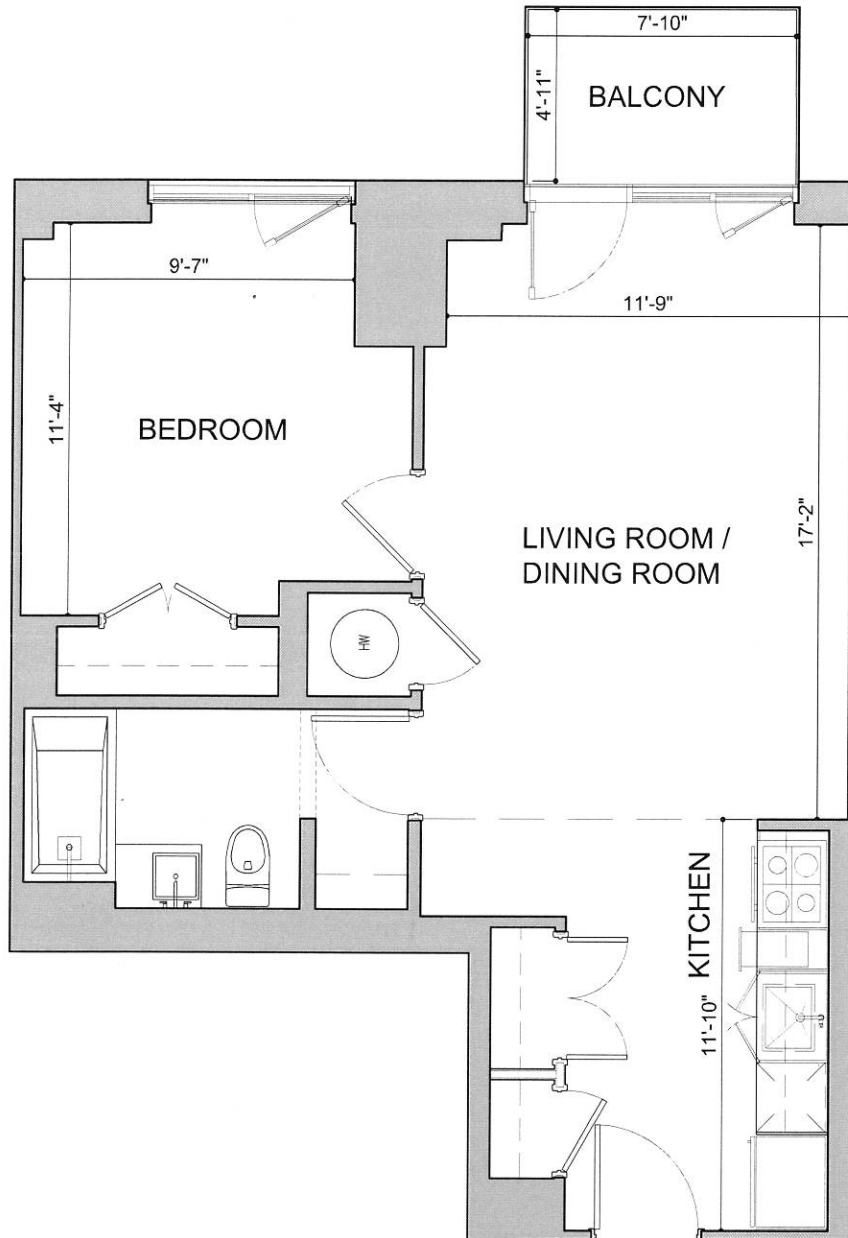

44-51 PURVES STREET

LONG ISLAND CITY, NEW YORK

**UNIT 405, 505, 605, 705,
805, 905, 1005, 1105,
1205, 1305**

1 BEDROOM
TYPICAL FLOOR (3RD-13TH)
SQ. FT. 638

DISCLAIMER: ALL DIMENSIONS ARE APPROXIMATE. DRAWINGS MAY NOT REFLECT ALL CONSTRUCTION VARIANCES IN UNIT LINE.