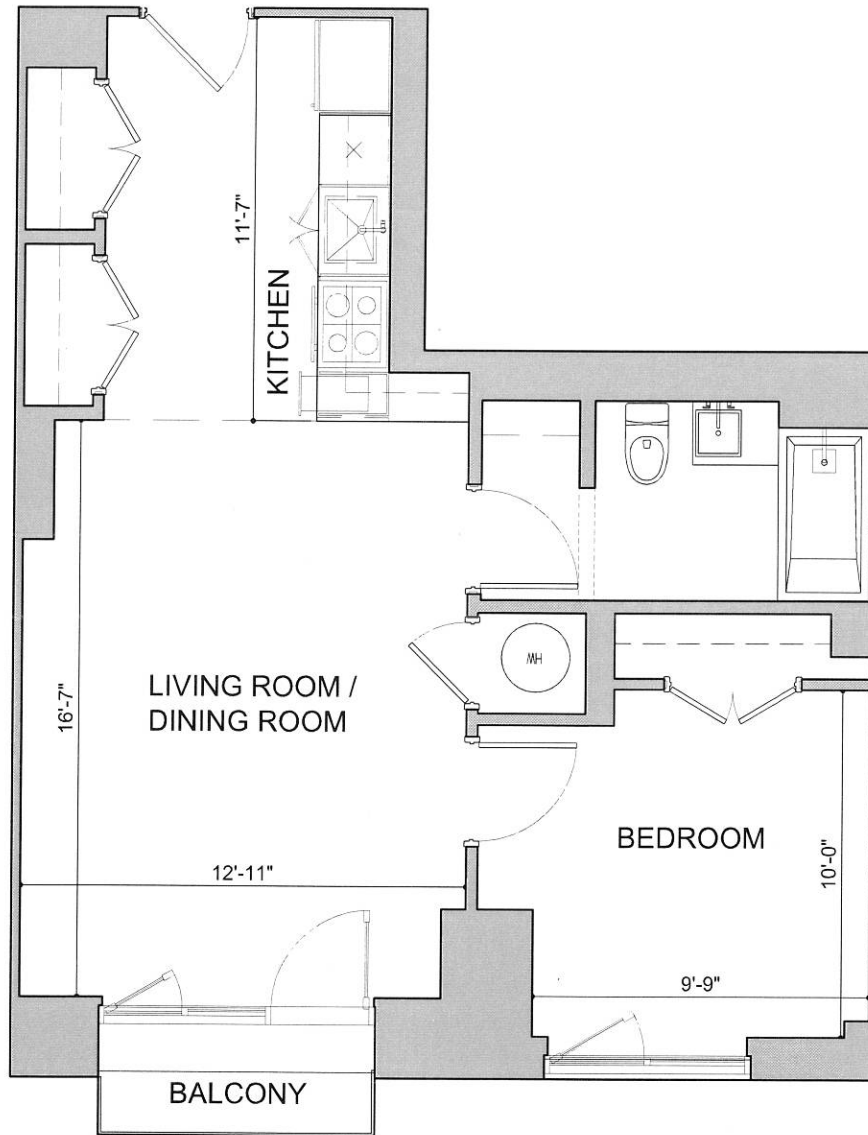

44-51 PURVES STREET

LONG ISLAND CITY, NEW YORK

**UNIT 312, 412, 512, 612,
712, 812, 912, 1012,
1112, 1212, 1312**

1 BEDROOM
TYPICAL FLOOR (3RD-13TH)
SQ. FT. 631

DISCLAIMER: ALL DIMENSIONS ARE APPROXIMATE. DRAWINGS MAY NOT REFLECT ALL CONSTRUCTION VARIANCES IN UNIT LINE.