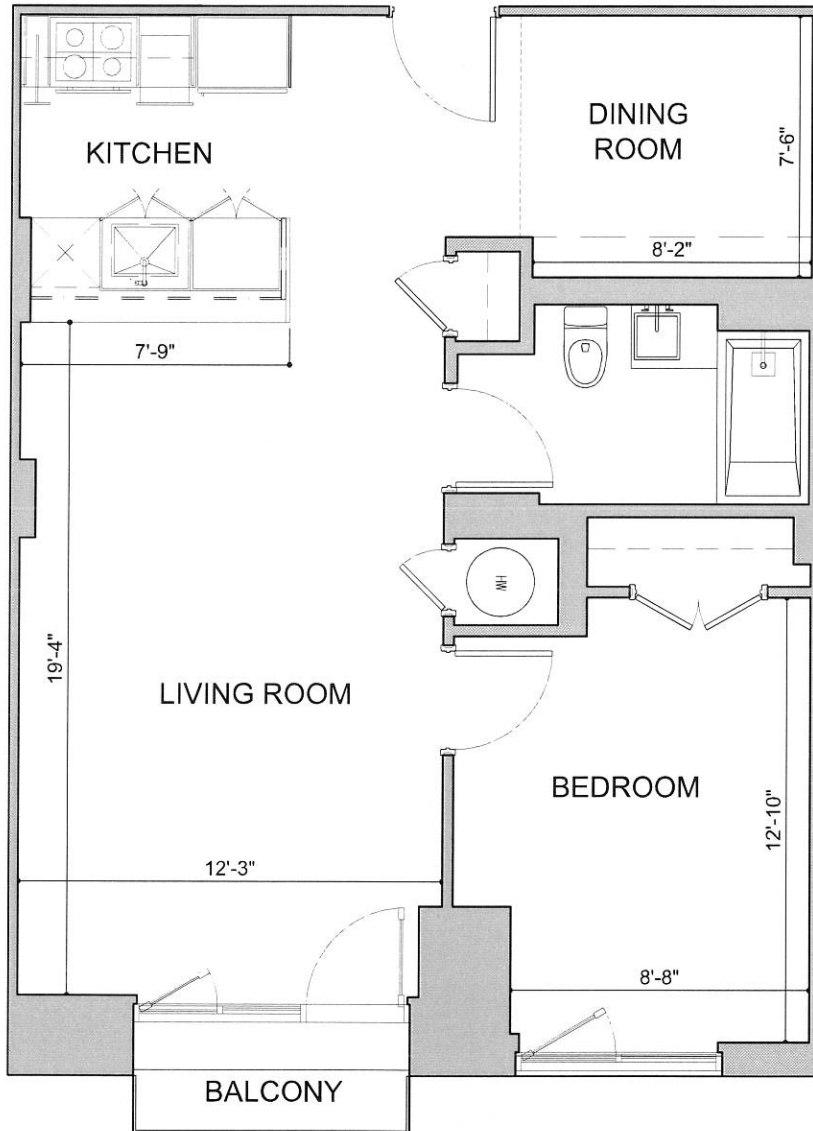

44-51 PURVES STREET

LONG ISLAND CITY, NEW YORK

**UNIT 308, 408, 508, 608,
708, 808, 908, 1008,
1108, 1208, 1308**

1 BEDROOM

TYPICAL FLOOR (3RD-13TH)

SQ. FT. 710

DISCLAIMER: ALL DIMENSIONS ARE APPROXIMATE. DRAWINGS MAY NOT REFLECT ALL CONSTRUCTION VARIANCES IN UNIT LINE.