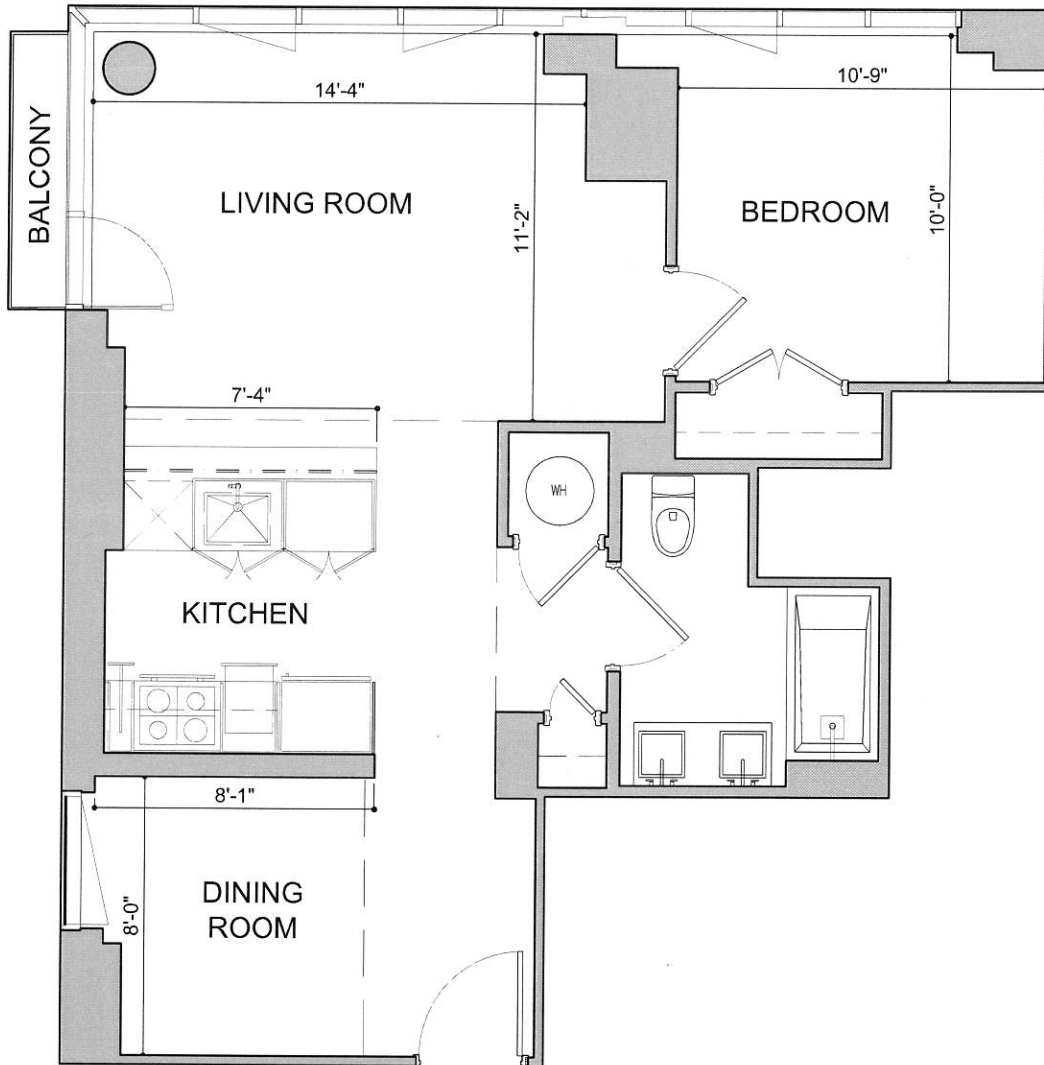

## UNIT 301

1 BEDROOM

TYPICAL FLOOR (3RD-13TH)

SQ. FT. 691

DISCLAIMER: ALL DIMENSIONS ARE APPROXIMATE. DRAWINGS MAY NOT REFLECT ALL CONSTRUCTION VARIANCES IN UNIT LINE.