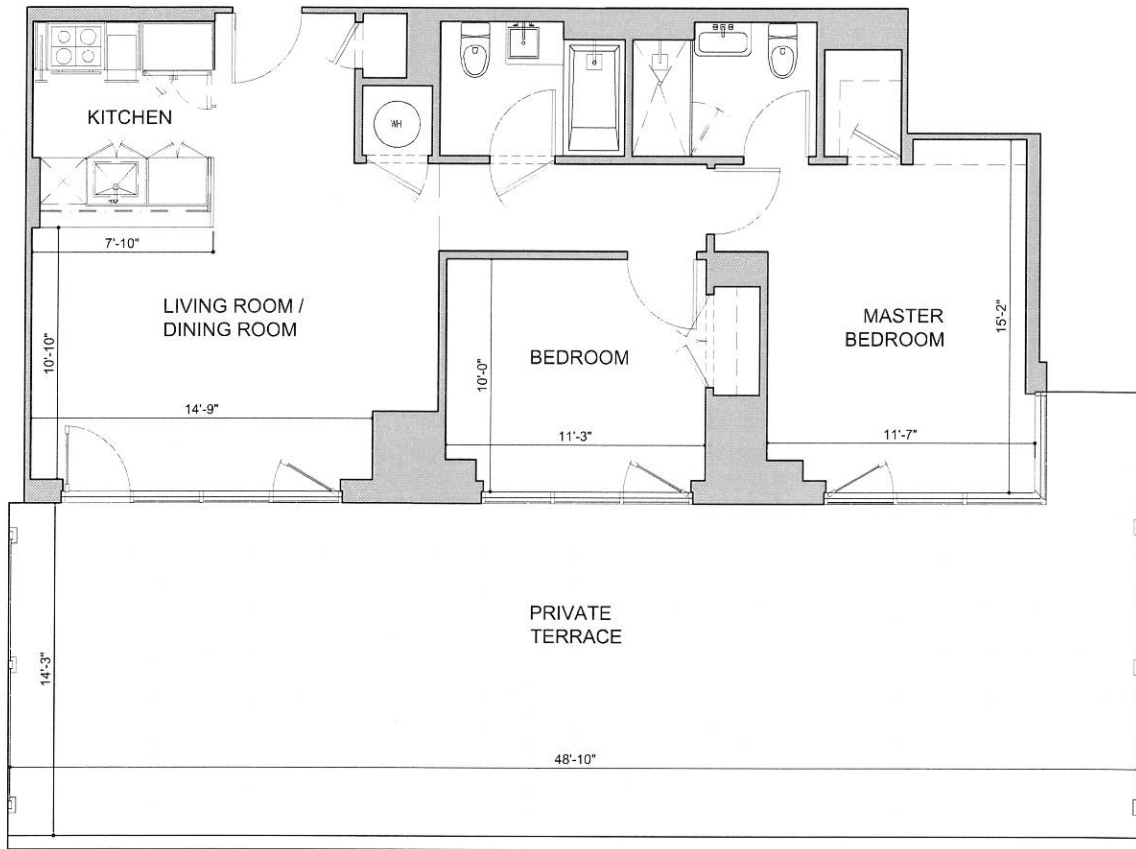

44-51 PURVES STREET

LONG ISLAND CITY, NEW YORK

UNIT 1406

2 BEDROOM
TYPICAL FLOOR (14TH-24TH)
SQ. FT. 903

DISCLAIMER: ALL DIMENSIONS ARE APPROXIMATE. DRAWINGS MAY NOT REFLECT ALL CONSTRUCTION VARIANCES IN UNIT LINE.