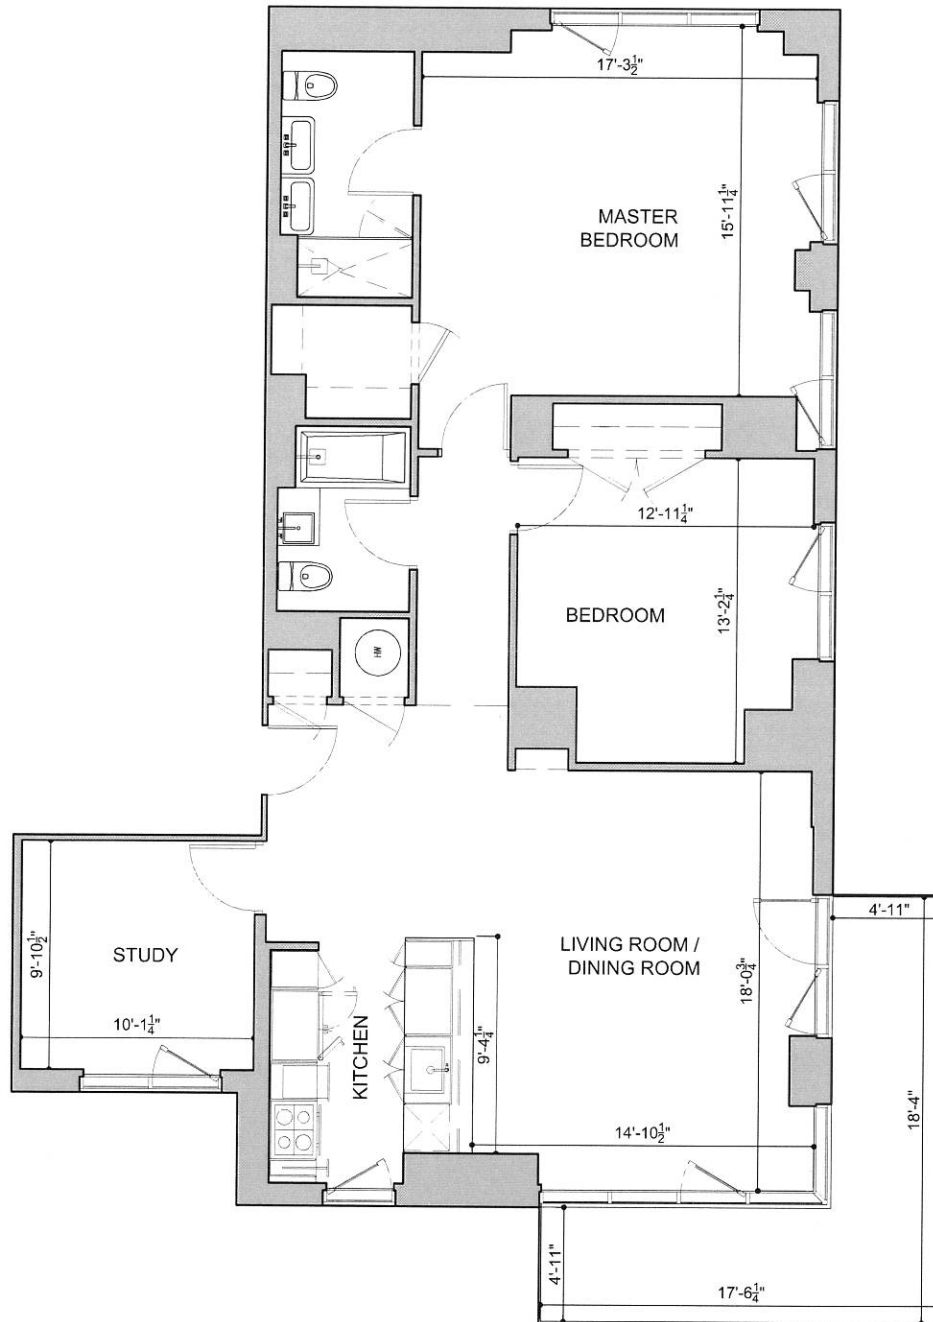

DISCLAIMER: ALL DIMENSIONS ARE APPROXIMATE. DRAWINGS MAY NOT REFLECT ALL CONSTRUCTION VARIANCES IN UNIT LINE.

44-51 PURVES STREET

LONG ISLAND CITY, NEW YORK

UNIT 2601

2 BEDROOM
26TH FLOOR
SQ. FT. 1124

DISCLAIMER: ALL DIMENSIONS ARE APPROXIMATE. DRAWINGS MAY NOT REFLECT ALL CONSTRUCTION VARIANCES IN UNIT LINE.

44-51 PURVES STREET

LONG ISLAND CITY, NEW YORK

UNIT 2602

2 BEDROOM
26TH FLOOR
SQ. FT. 1433

DISCLAIMER: ALL DIMENSIONS ARE APPROXIMATE. DRAWINGS MAY NOT REFLECT ALL CONSTRUCTION VARIANCES IN UNIT LINE.

44-51 PURVES STREET

LONG ISLAND CITY, NEW YORK

UNIT 2603

2 BEDROOM
26TH FLOOR
SQ. FT. 1412

DISCLAIMER: ALL DIMENSIONS ARE APPROXIMATE. DRAWINGS MAY NOT REFLECT ALL CONSTRUCTION VARIANCES IN UNIT LINE.