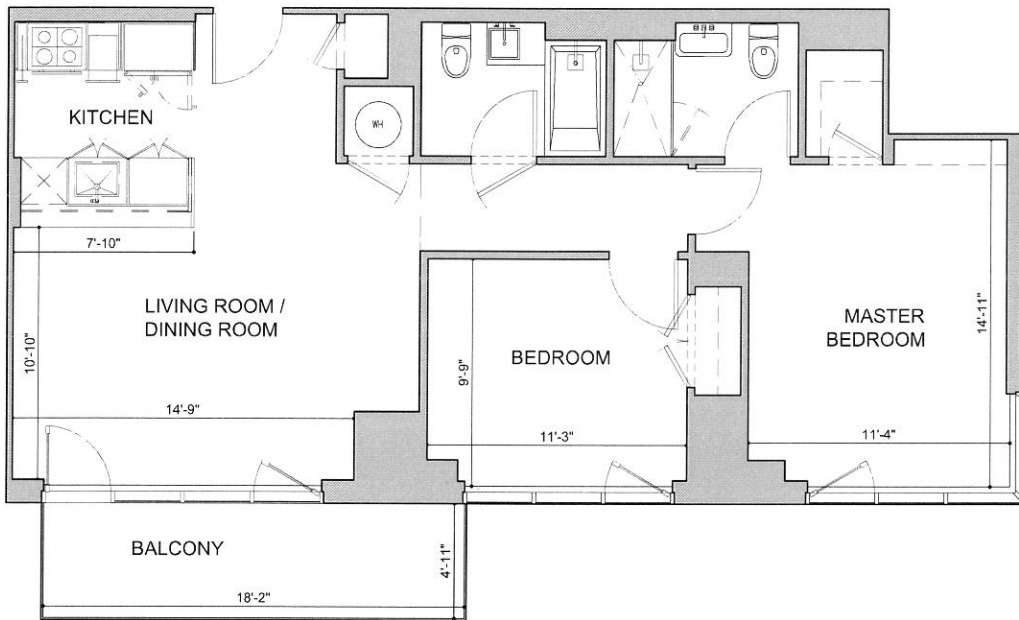

44-51 PURVES STREET

LONG ISLAND CITY, NEW YORK

UNIT 1706, 1906, 2206

2 BEDROOM
TYPICAL FLOOR (14TH-24TH)
SQ. FT. 903

DISCLAIMER: ALL DIMENSIONS ARE APPROXIMATE. DRAWINGS MAY NOT REFLECT ALL CONSTRUCTION VARIANCES IN UNIT LINE.