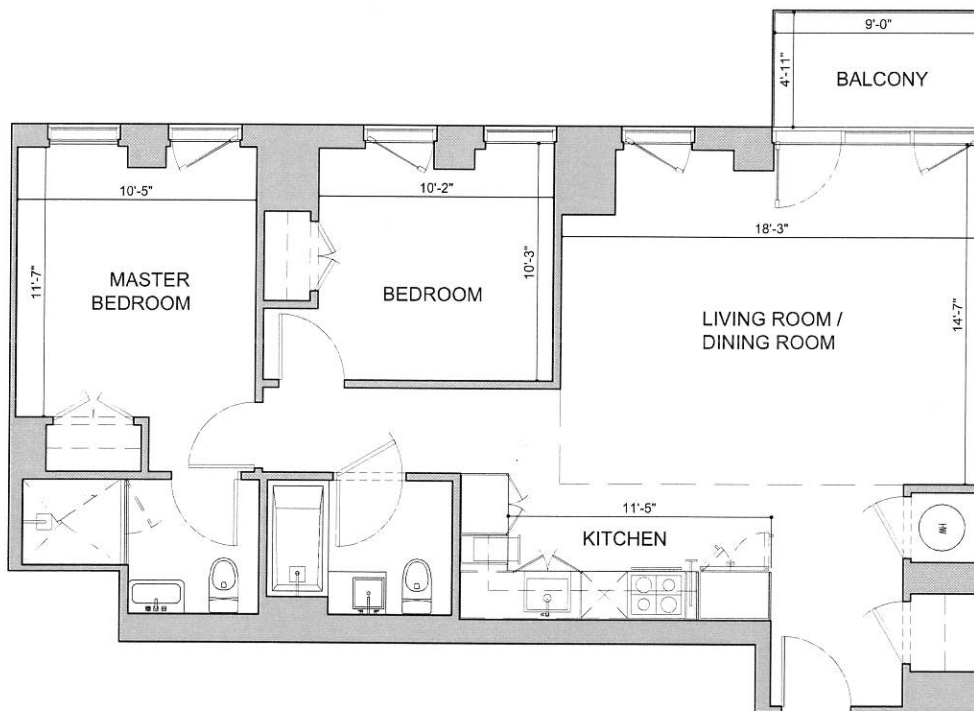

44-51 PURVES STREET

LONG ISLAND CITY, NEW YORK

UNIT 1401, 1601, 1801, 1901, 2101, 2401

2 BEDROOM
TYPICAL FLOOR (14TH-24TH)
SQ. FT. 953

DISCLAIMER: ALL DIMENSIONS ARE APPROXIMATE. DRAWINGS MAY NOT REFLECT ALL CONSTRUCTION VARIANCES IN UNIT LINE.