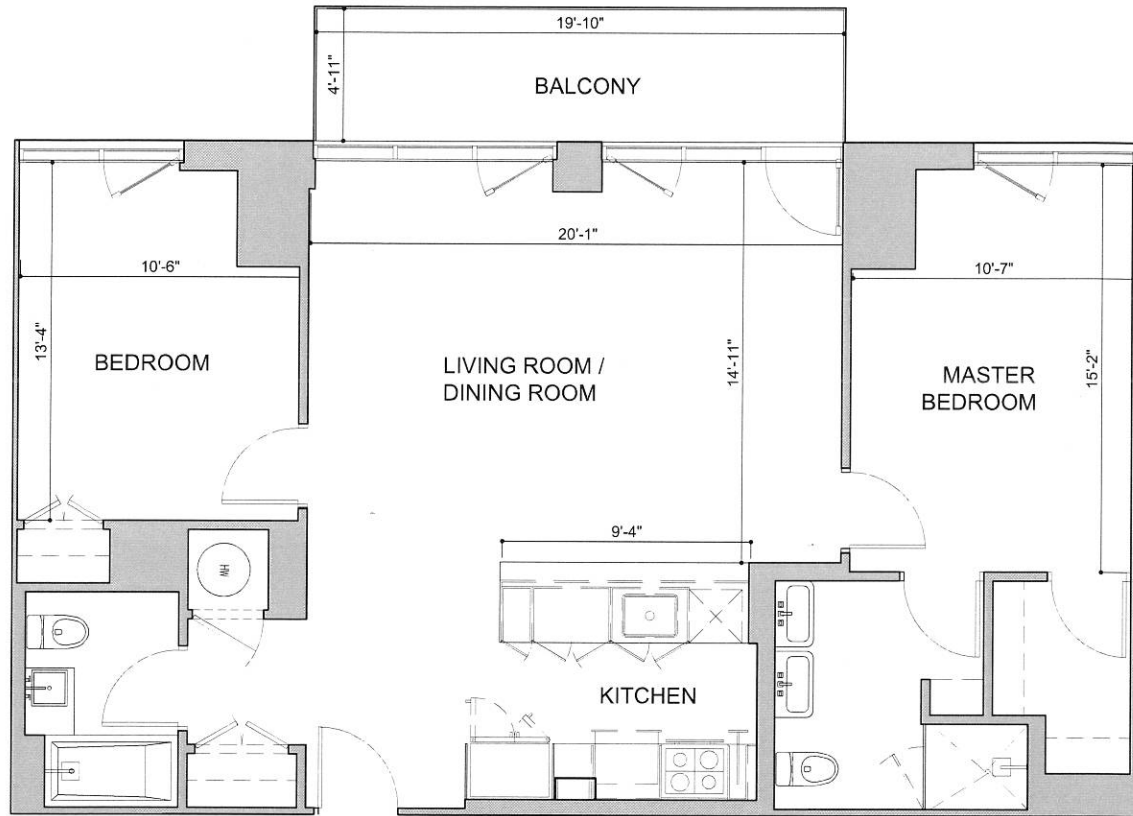

LONG ISLAND CITY, NEW YORK

UNIT 2502

2 BEDROOM
25TH FLOOR
SQ. FT. 1433

DISCLAIMER: ALL DIMENSIONS ARE APPROXIMATE. DRAWINGS MAY NOT REFLECT ALL CONSTRUCTION VARIANCES IN UNIT LINE.

44-51 PURVES STREET

LONG ISLAND CITY, NEW YORK