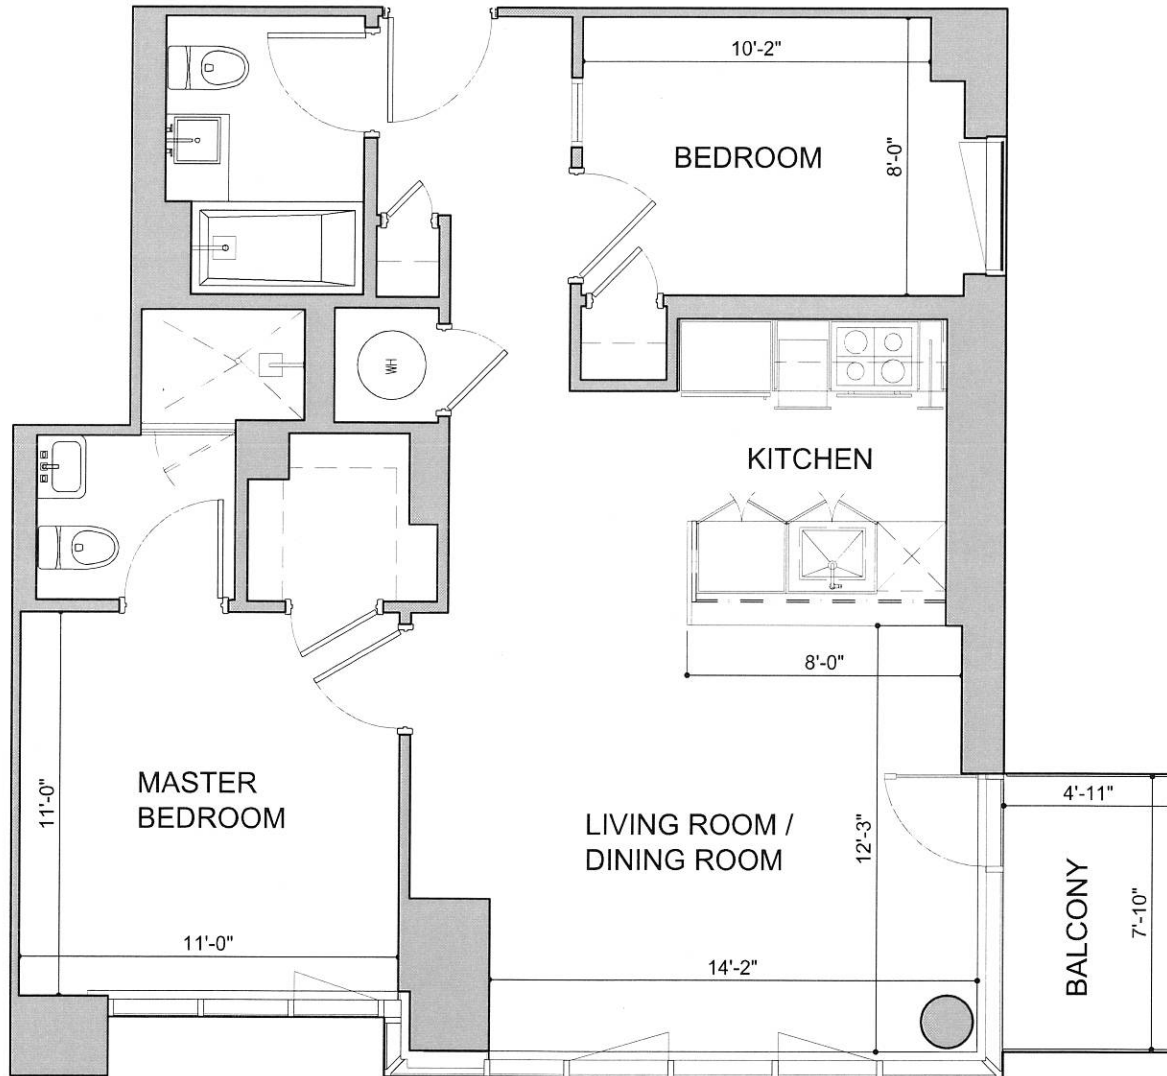

44-51 PURVES STREET

LONG ISLAND CITY, NEW YORK

UNIT 316, 416, 616, 716, 816, 1016, 1116, 1316

2 BEDROOM

TYPICAL FLOOR (3RD-13TH)

SQ. FT. 831

DISCLAIMER: ALL DIMENSIONS ARE APPROXIMATE. DRAWINGS MAY NOT REFLECT ALL CONSTRUCTION VARIANCES IN UNIT LINE.