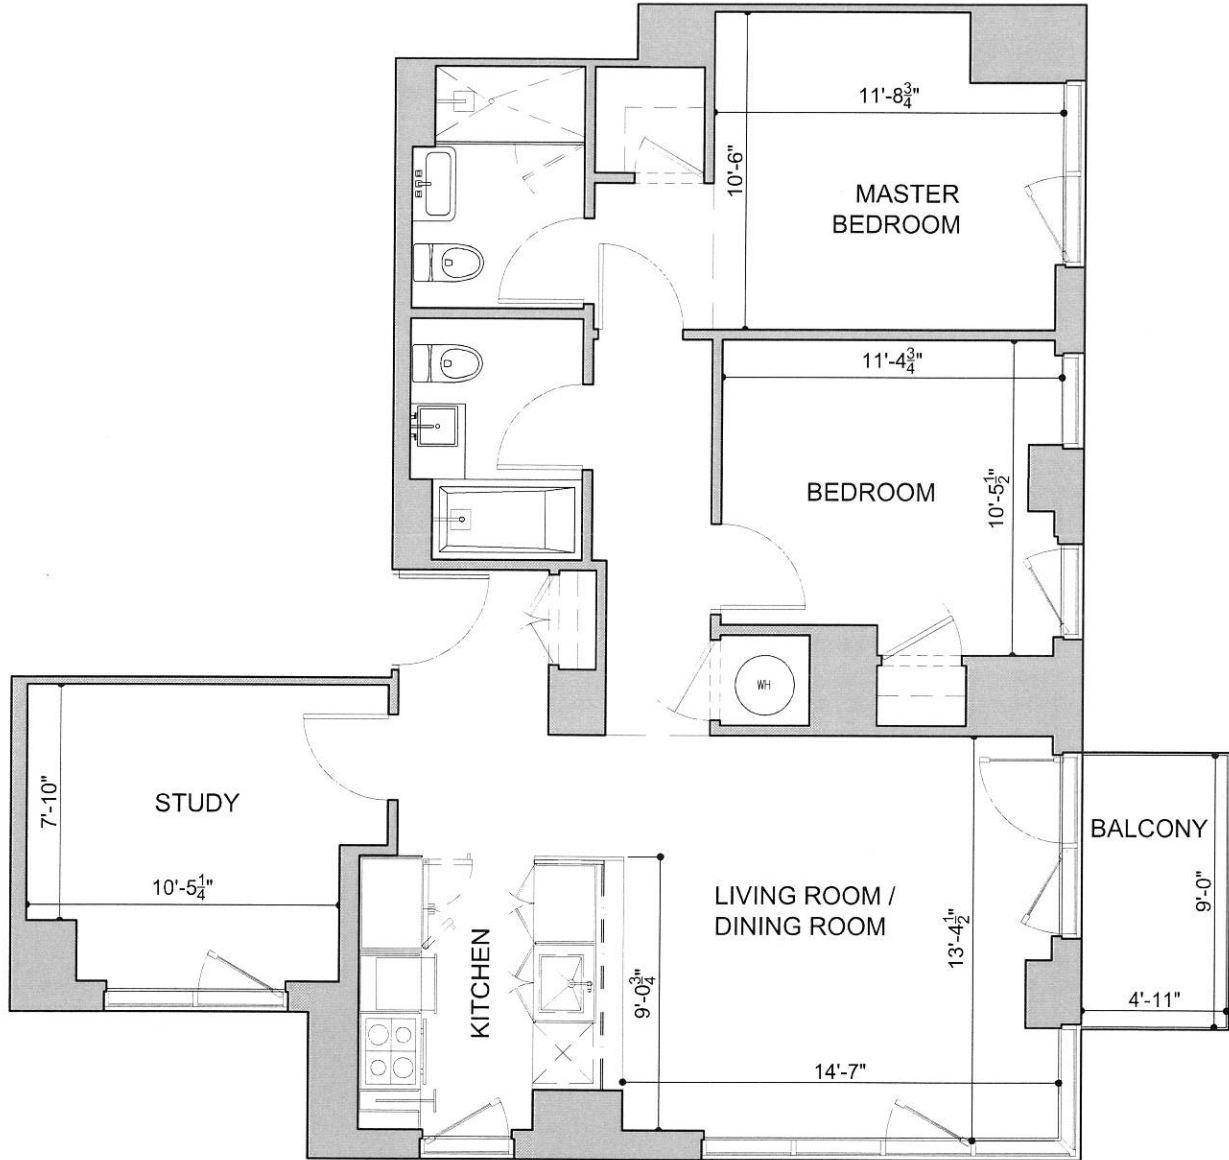

44-51 PURVES STREET

LONG ISLAND CITY, NEW YORK

UNIT 1508, 1608, 1908, 2008, 2108, 2308

2 BEDROOM

TYPICAL FLOOR (14TH-24TH)

SQ. FT. 1023

DISCLAIMER: ALL DIMENSIONS ARE APPROXIMATE. DRAWINGS MAY NOT REFLECT ALL CONSTRUCTION VARIANCES IN UNIT LINE.