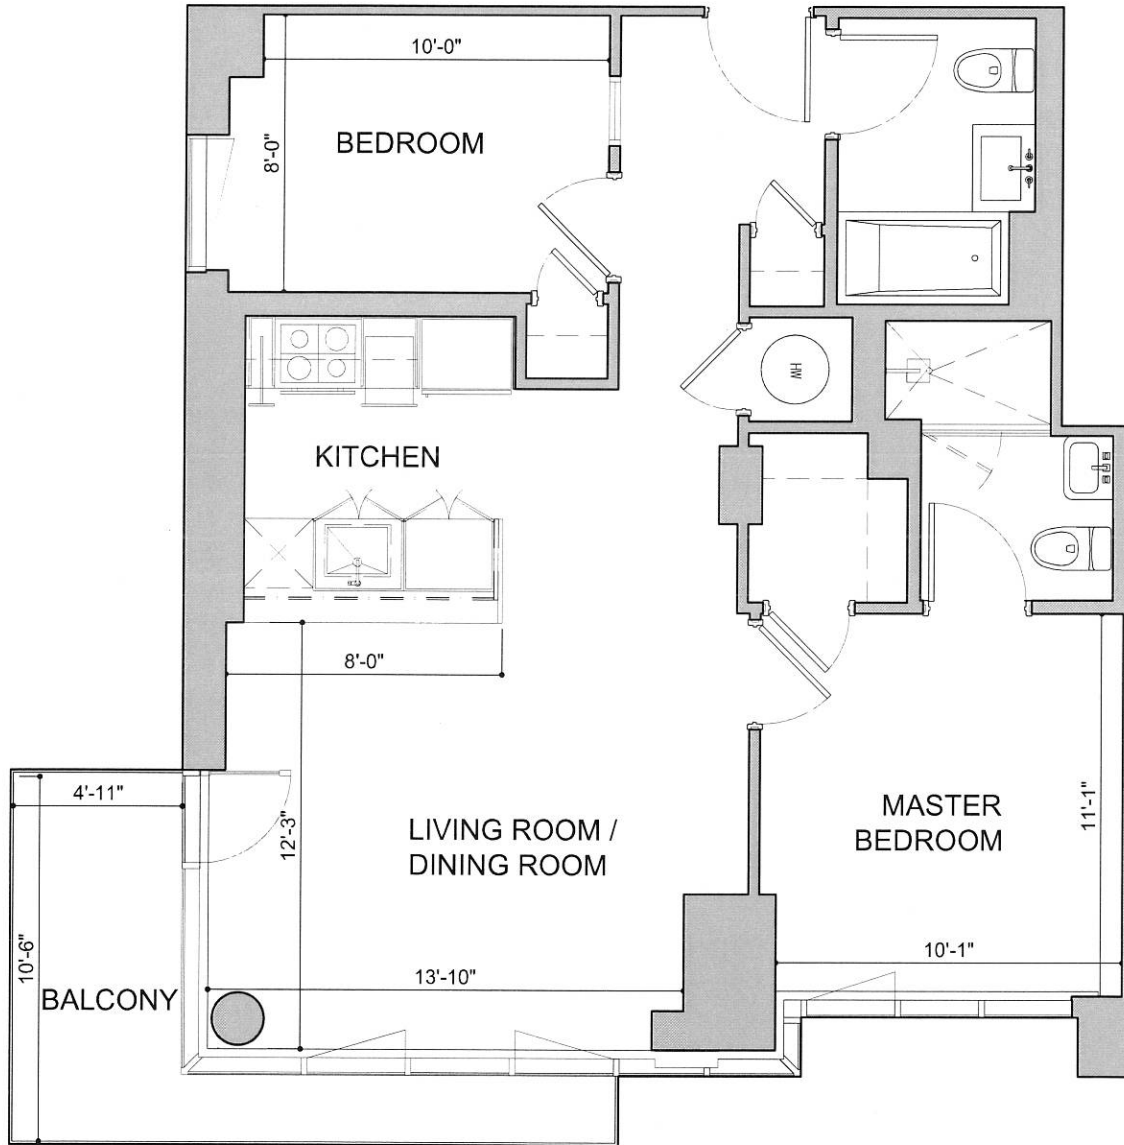

44-51 PURVES STREET

LONG ISLAND CITY, NEW YORK

UNIT 602, 702, 1002

2 BEDROOM

TYPICAL FLOOR (3RD-13TH)

SQ. FT. 808

DISCLAIMER: ALL DIMENSIONS ARE APPROXIMATE. DRAWINGS MAY NOT REFLECT ALL CONSTRUCTION VARIANCES IN UNIT LINE.