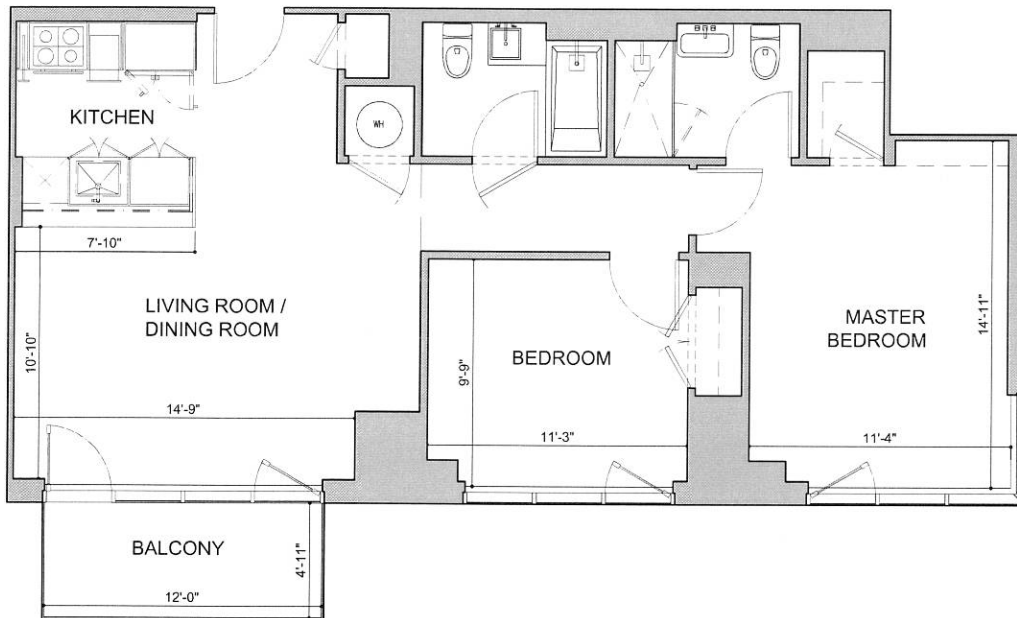

44-51 PURVES STREET

LONG ISLAND CITY, NEW YORK

UNIT 1506, 1606, 1806, 2006, 2106, 2306, 2406

2 BEDROOM
TYPICAL FLOOR (14TH-24TH)
SQ. FT. 903

DISCLAIMER: ALL DIMENSIONS ARE APPROXIMATE. DRAWINGS MAY NOT REFLECT ALL CONSTRUCTION VARIANCES IN UNIT LINE.