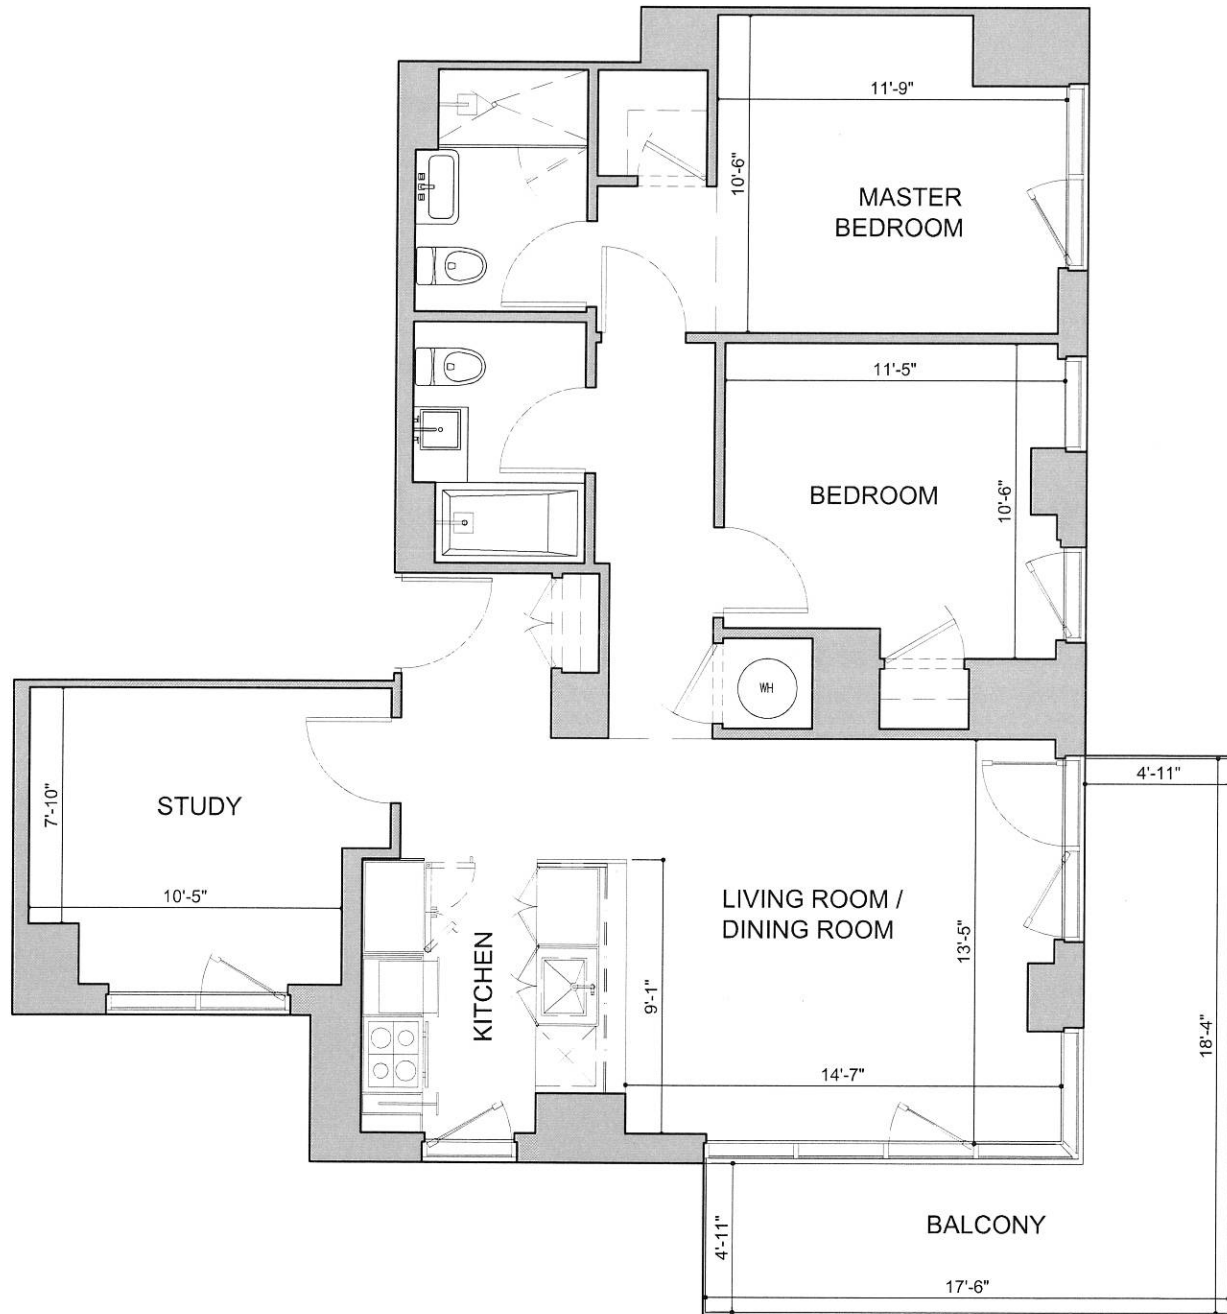

44-51 PURVES STREET

LONG ISLAND CITY, NEW YORK

UNIT 1708, 1808, 2208, 2408

2 BEDROOM

TYPICAL FLOOR (14TH-24TH)

SQ. FT. 1023

DISCLAIMER: ALL DIMENSIONS ARE APPROXIMATE. DRAWINGS MAY NOT REFLECT ALL CONSTRUCTION VARIANCES IN UNIT LINE.