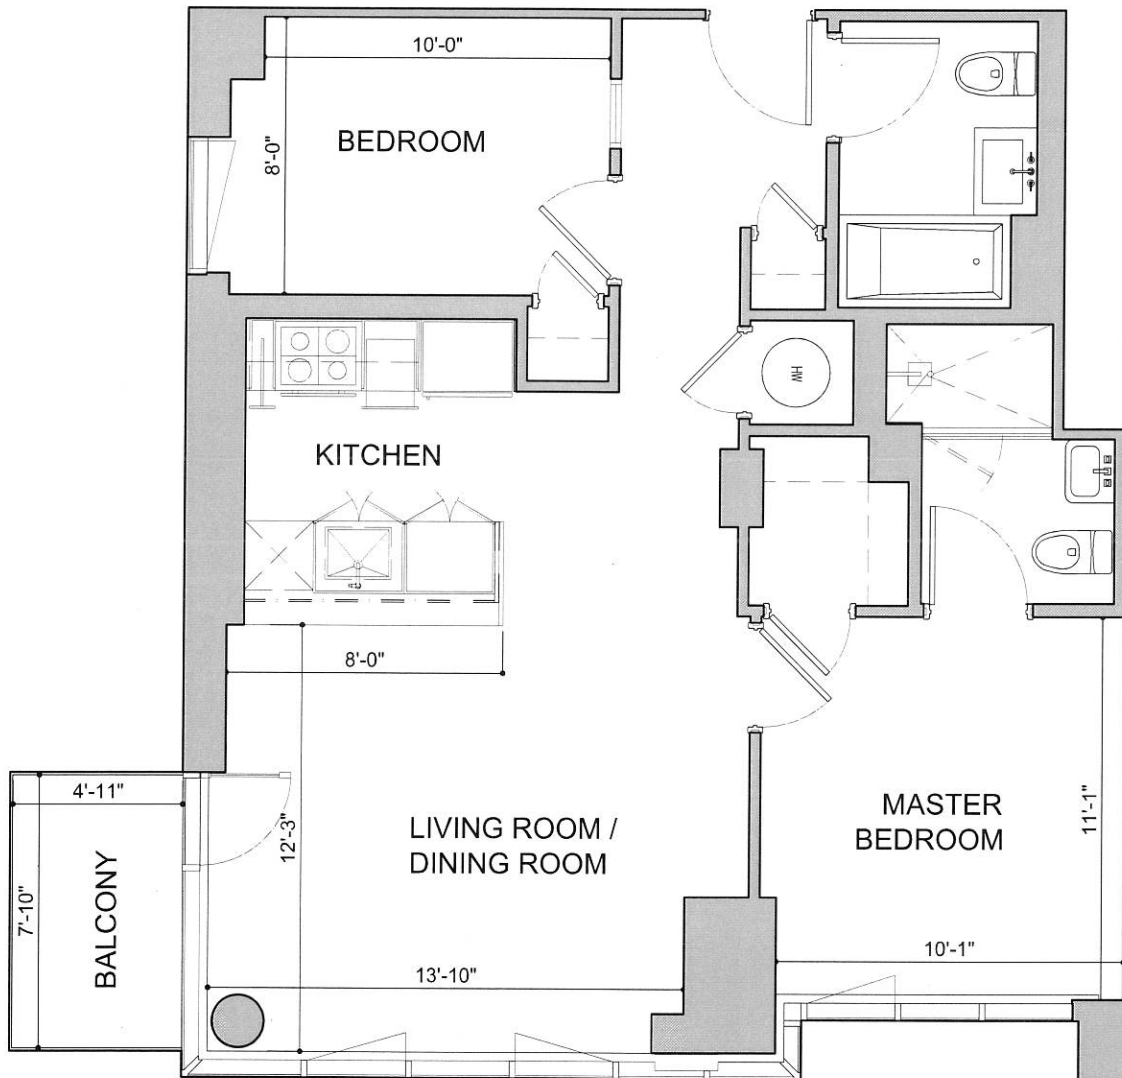

44-51 PURVES STREET

LONG ISLAND CITY, NEW YORK

UNIT 402, 502, 802, 902, 1102, 1202, 1302

2 BEDROOM

TYPICAL FLOOR (3RD-13TH)

SQ. FT. 808

DISCLAIMER: ALL DIMENSIONS ARE APPROXIMATE. DRAWINGS MAY NOT REFLECT ALL CONSTRUCTION VARIANCES IN UNIT LINE.