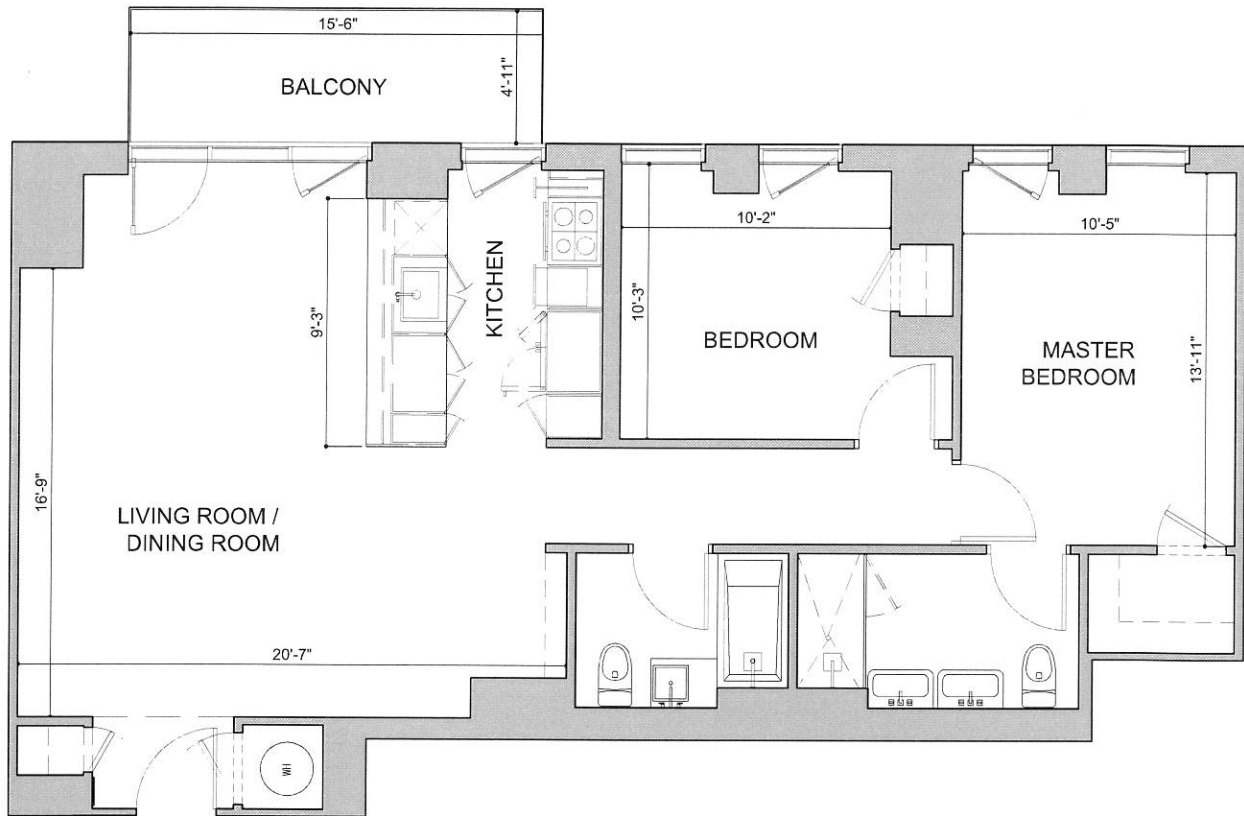

UNIT 2503

2 BEDROOM
25TH FLOOR
SQ. FT. 1058

DISCLAIMER: ALL DIMENSIONS ARE APPROXIMATE. DRAWINGS MAY NOT REFLECT ALL CONSTRUCTION VARIANCES IN UNIT LINE.

44-51 PURVES STREET

LONG ISLAND CITY, NEW YORK

UNIT 2505

2 BEDROOM
25TH FLOOR
SQ. FT. 1028

DISCLAIMER: ALL DIMENSIONS ARE APPROXIMATE. DRAWINGS MAY NOT REFLECT ALL CONSTRUCTION VARIANCES IN UNIT LINE.

44-51 PURVES STREET

LONG ISLAND CITY, NEW YORK

UNIT 2506

2 BEDROOM
25TH FLOOR
SQ. FT. 1434