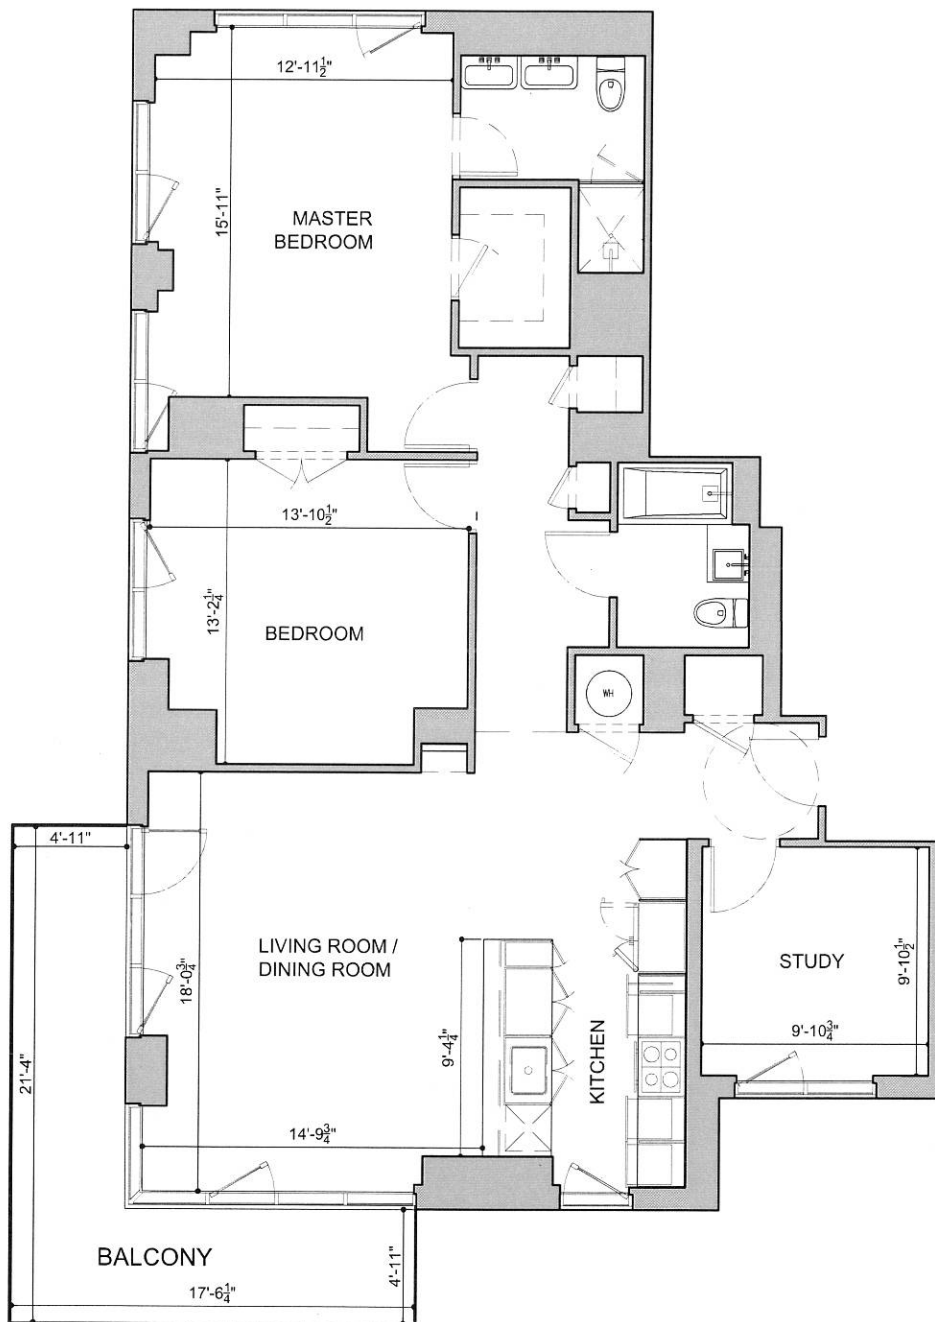

44-51 PURVES STREET

LONG ISLAND CITY, NEW YORK

UNIT 2502

2 BEDROOM
25TH FLOOR
SQ. FT. 1433

DISCLAIMER: ALL DIMENSIONS ARE APPROXIMATE. DRAWINGS MAY NOT REFLECT ALL CONSTRUCTION VARIANCES IN UNIT LINE.