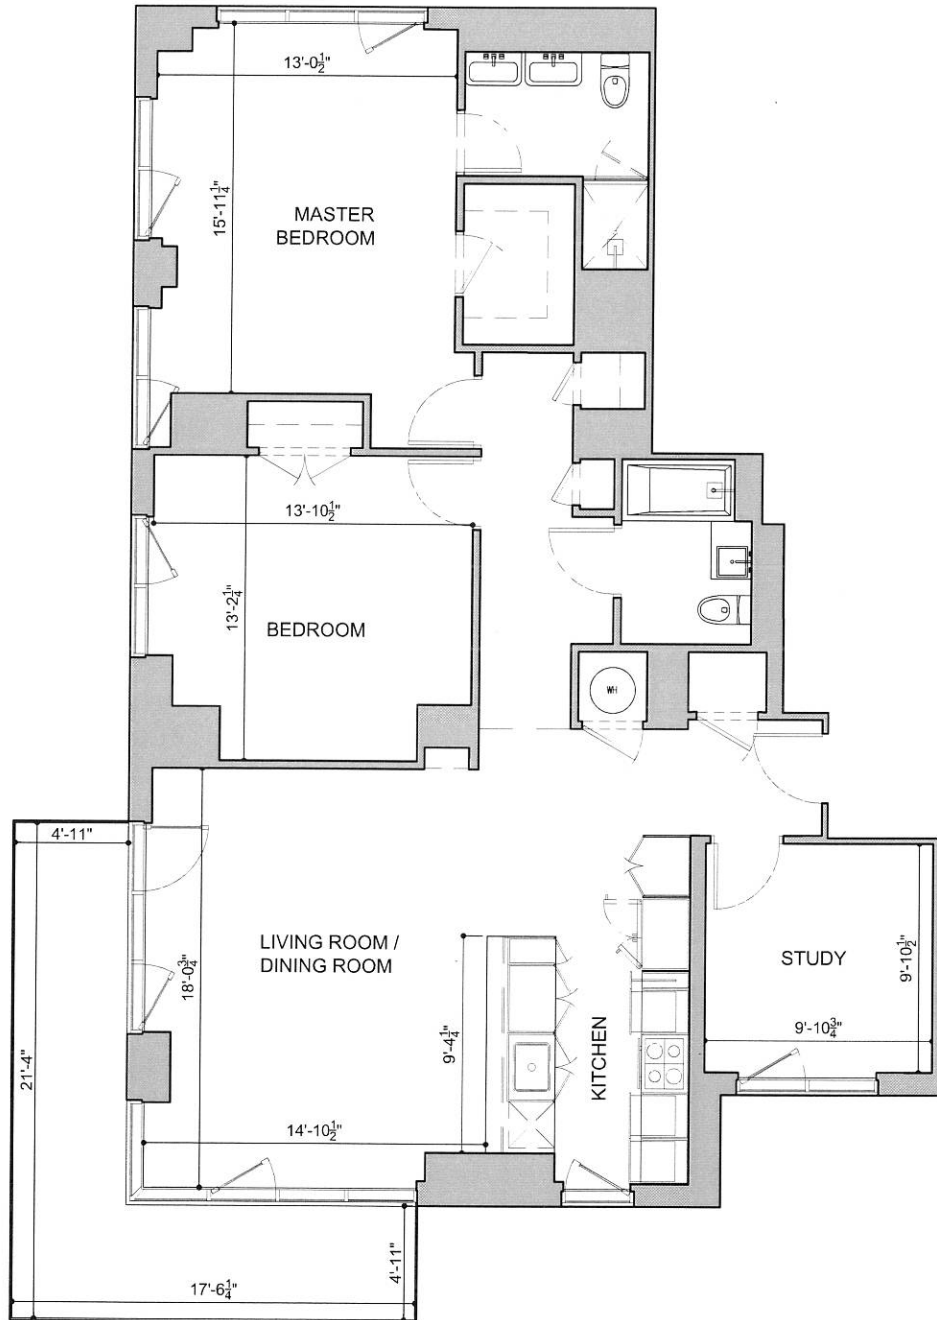

DISCLAIMER: ALL DIMENSIONS ARE APPROXIMATE. DRAWINGS MAY NOT REFLECT ALL CONSTRUCTION VARIANCES IN UNIT LINE.

44-51 PURVES STREET

LONG ISLAND CITY, NEW YORK

UNIT 2601

2 BEDROOM
26TH FLOOR
SQ. FT. 1124

DISCLAIMER: ALL DIMENSIONS ARE APPROXIMATE. DRAWINGS MAY NOT REFLECT ALL CONSTRUCTION VARIANCES IN UNIT LINE.

44-51 PURVES STREET

LONG ISLAND CITY, NEW YORK

UNIT 2602

2 BEDROOM
26TH FLOOR
SQ. FT. 1433

DISCLAIMER: ALL DIMENSIONS ARE APPROXIMATE. DRAWINGS MAY NOT REFLECT ALL CONSTRUCTION VARIANCES IN UNIT LINE.

44-51 PURVES STREET