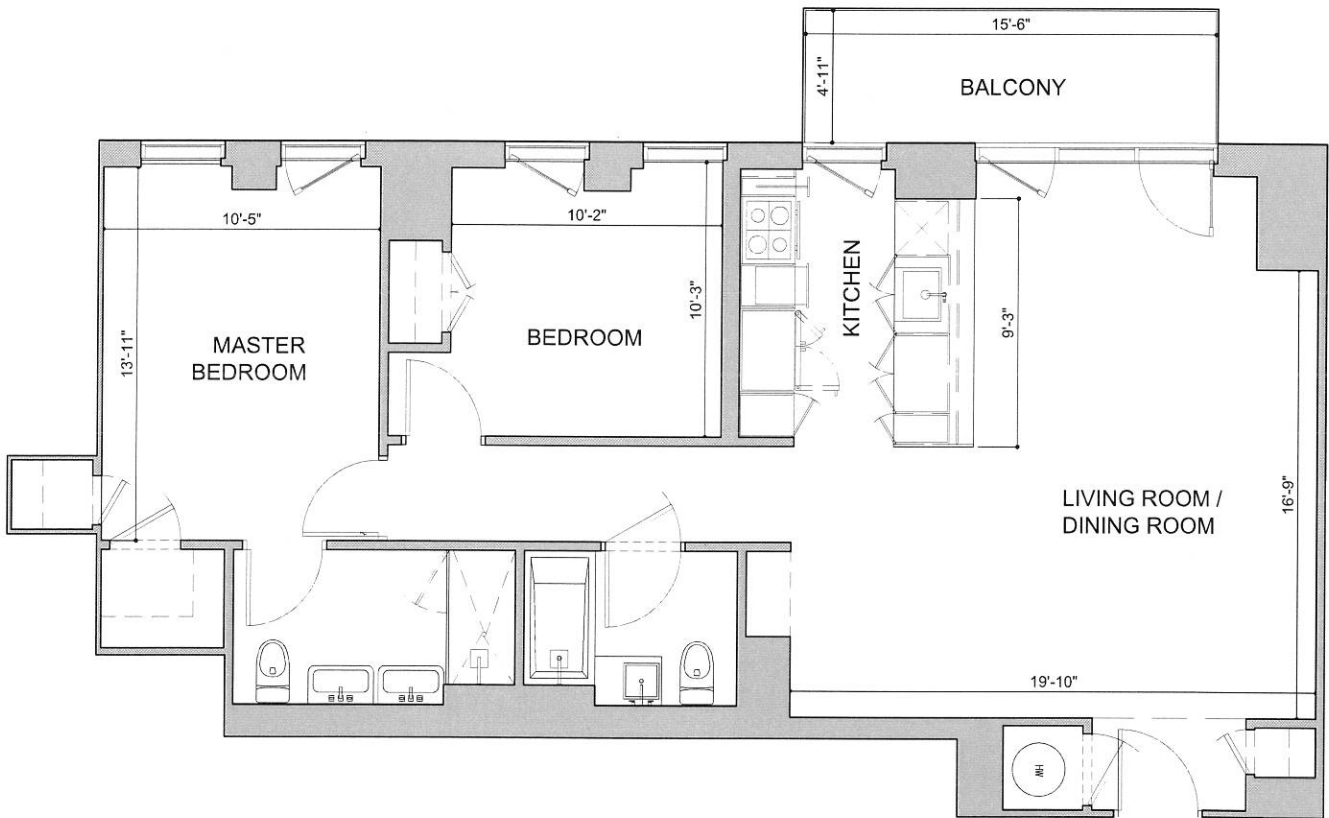

44-51 PURVES STREET

LONG ISLAND CITY, NEW YORK

UNIT 2501

2 BEDROOM
25TH FLOOR
SQ. FT. 1052

DISCLAIMER: ALL DIMENSIONS ARE APPROXIMATE. DRAWINGS MAY NOT REFLECT ALL CONSTRUCTION VARIANCES IN UNIT LINE.