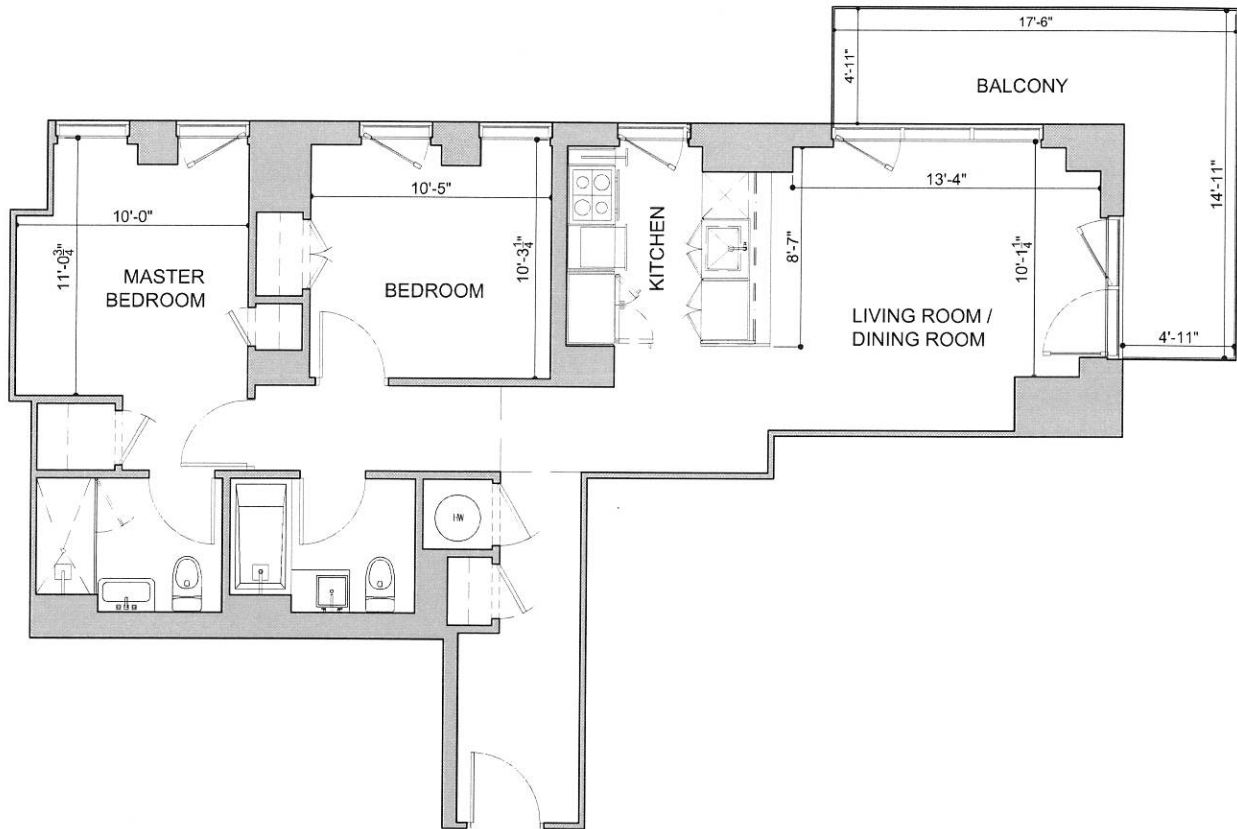

44-51 PURVES STREET

LONG ISLAND CITY, NEW YORK

UNIT 1509, 1909, 2009, 2309

2 BEDROOM
TYPICAL FLOOR (14TH-24TH)
SQ. FT. 913

DISCLAIMER: ALL DIMENSIONS ARE APPROXIMATE. DRAWINGS MAY NOT REFLECT ALL CONSTRUCTION VARIANCES IN UNIT LINE.