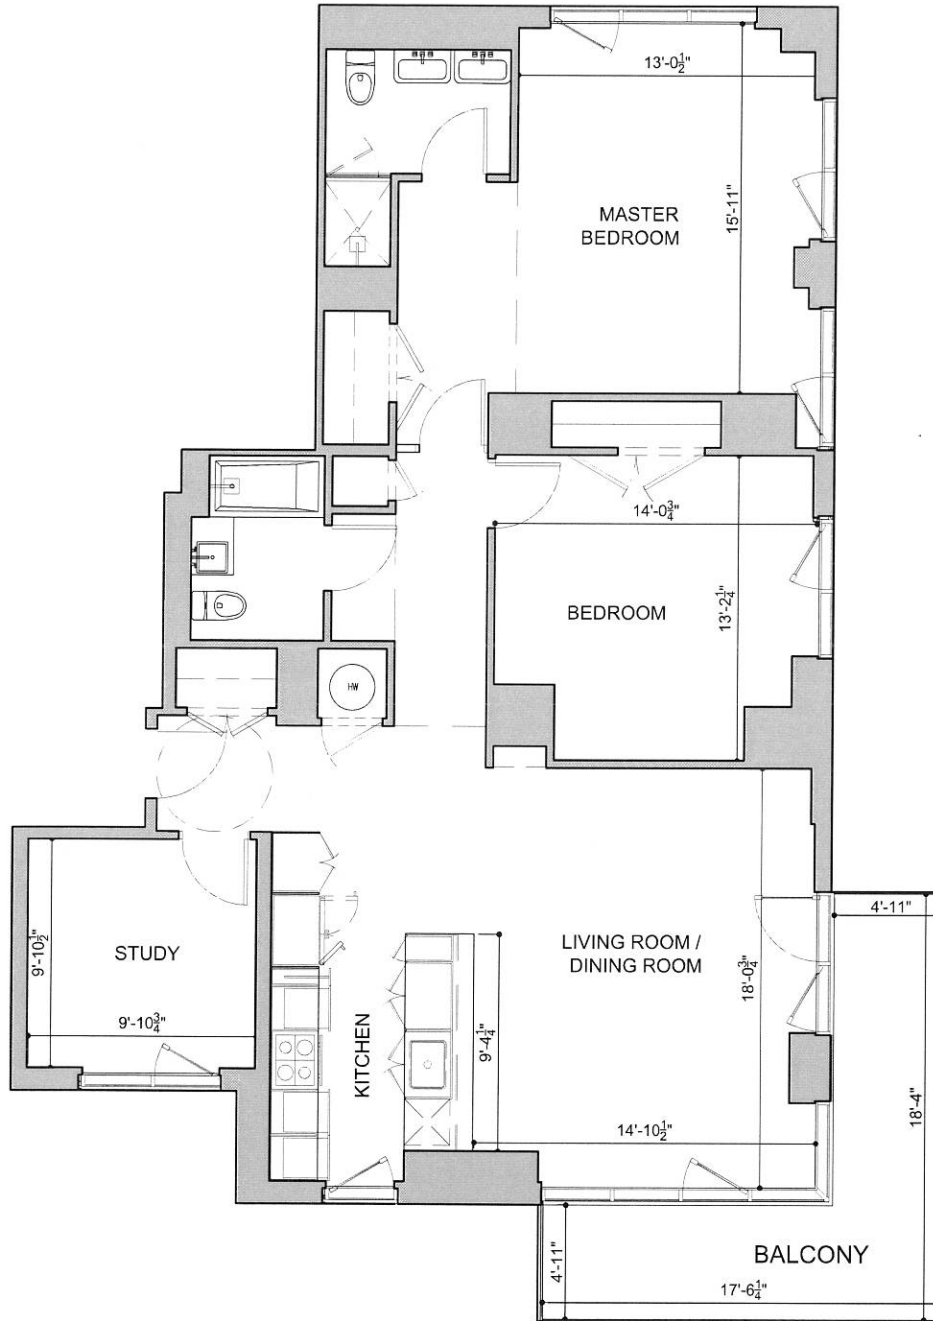

2 BEDROOM
25TH FLOOR
SQ. FT. 1028

DISCLAIMER: ALL DIMENSIONS ARE APPROXIMATE. DRAWINGS MAY NOT REFLECT ALL CONSTRUCTION VARIANCES IN UNIT LINE.

44-51 PURVES STREET

LONG ISLAND CITY, NEW YORK

UNIT 2506

2 BEDROOM
25TH FLOOR
SQ. FT. 1434

DISCLAIMER: ALL DIMENSIONS ARE APPROXIMATE. DRAWINGS MAY NOT REFLECT ALL CONSTRUCTION VARIANCES IN UNIT LINE.

44-51 PURVES STREET

LONG ISLAND CITY, NEW YORK

UNIT 2601

2 BEDROOM
26TH FLOOR
SQ. FT. 1124

DISCLAIMER: ALL DIMENSIONS ARE APPROXIMATE. DRAWINGS MAY NOT REFLECT ALL CONSTRUCTION VARIANCES IN UNIT LINE.