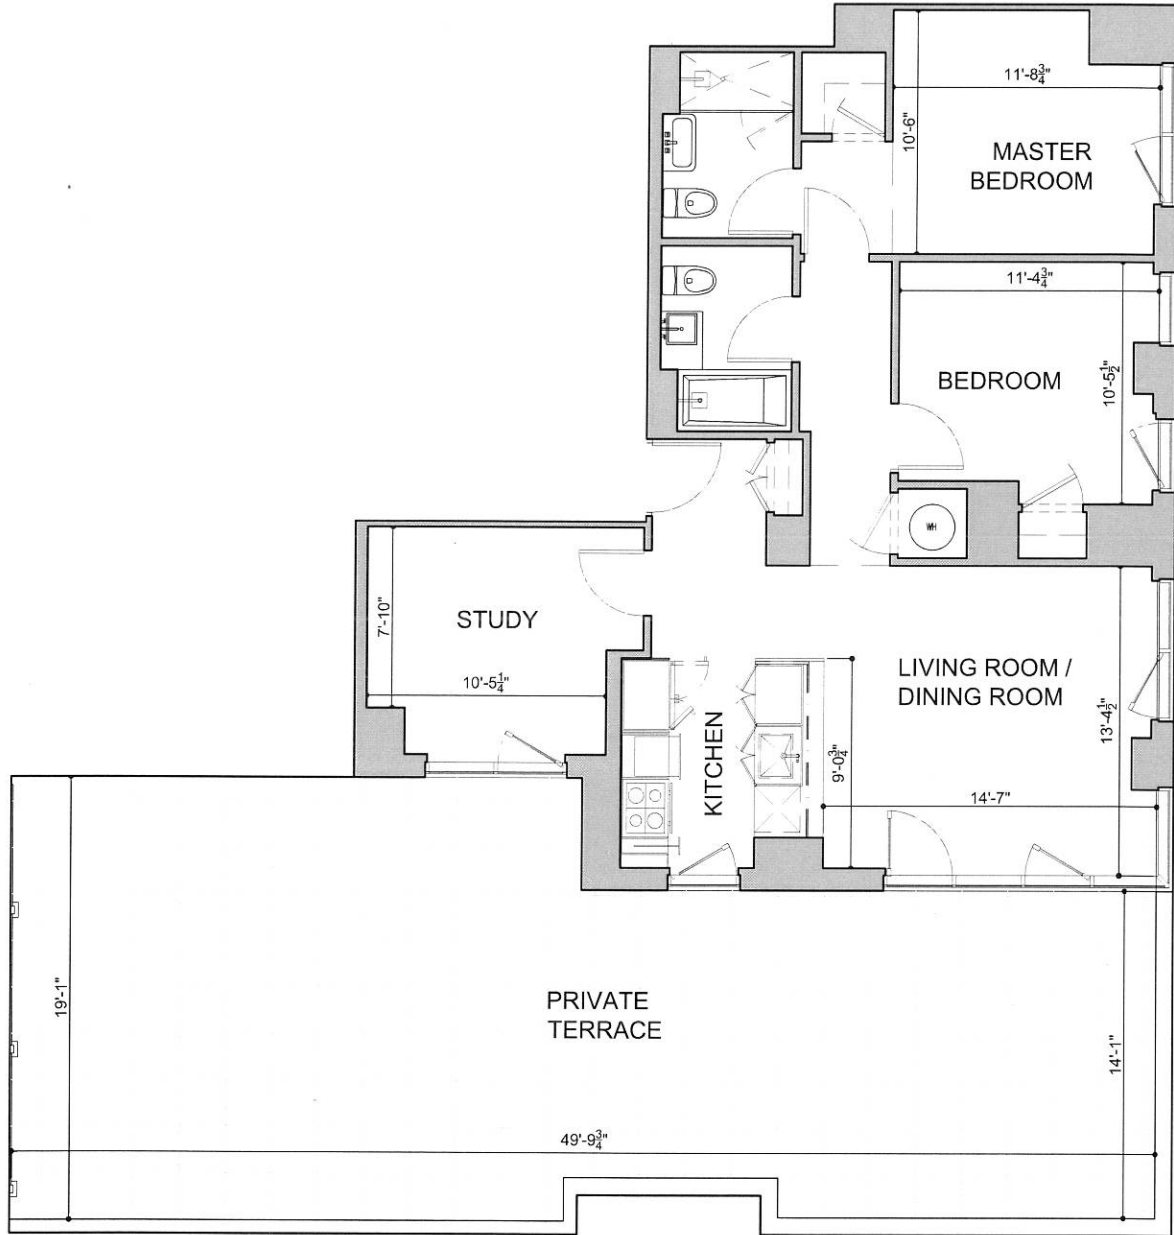

44-51 PURVES STREET

LONG ISLAND CITY, NEW YORK

UNIT 1408

2 BEDROOM

TYPICAL FLOOR (14TH-24TH)

SQ. FT. 1023

DISCLAIMER: ALL DIMENSIONS ARE APPROXIMATE. DRAWINGS MAY NOT REFLECT ALL CONSTRUCTION VARIANCES IN UNIT LINE.