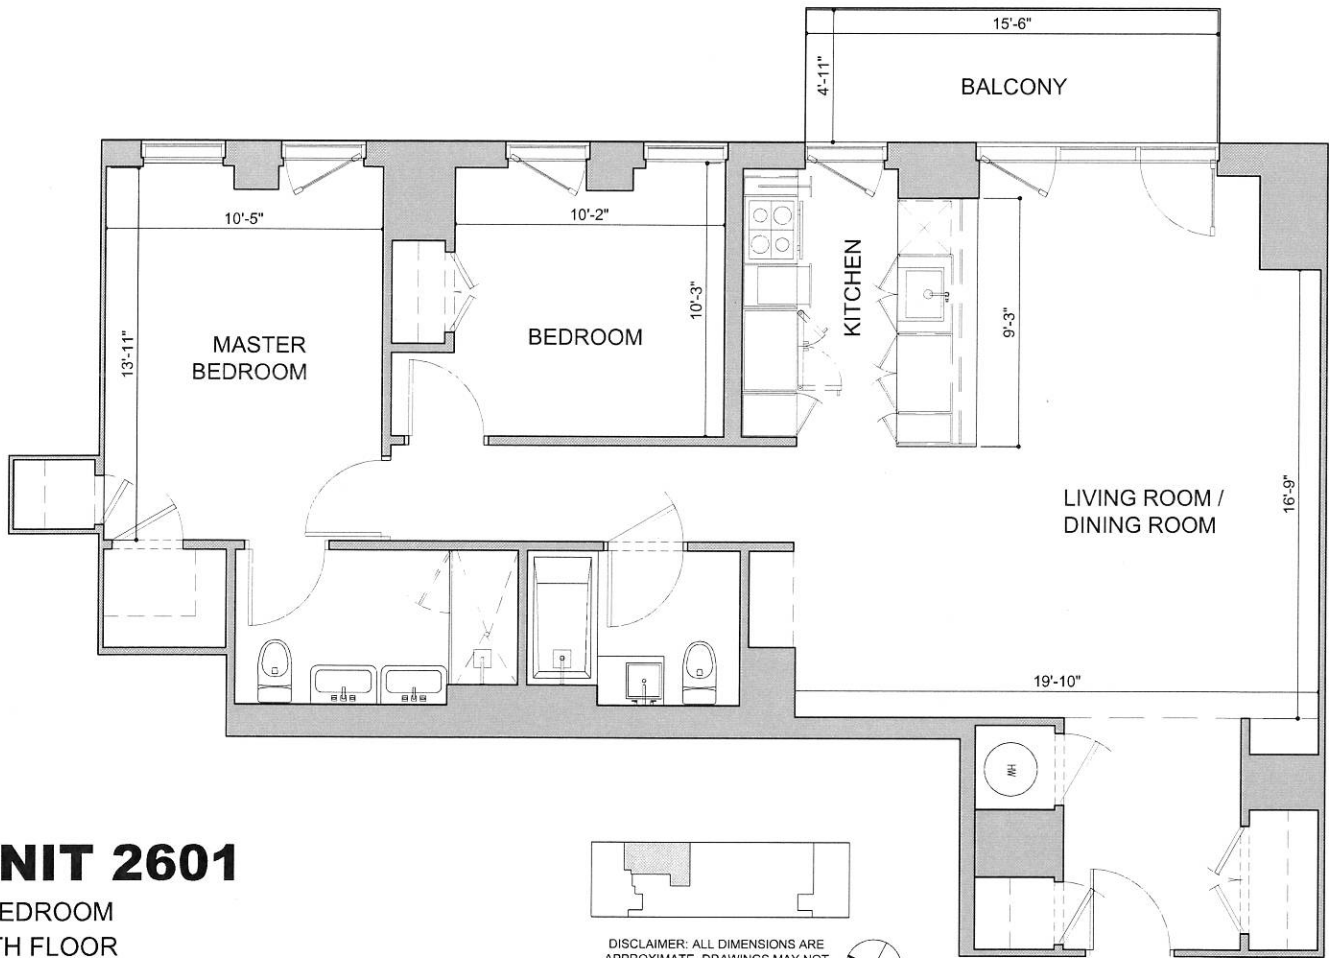

2 BEDROOM
25TH FLOOR
SQ. FT. 1028

DISCLAIMER: ALL DIMENSIONS ARE APPROXIMATE. DRAWINGS MAY NOT REFLECT ALL CONSTRUCTION VARIANCES IN UNIT LINE.

44-51 PURVES STREET

LONG ISLAND CITY, NEW YORK

UNIT 2506

2 BEDROOM
25TH FLOOR
SQ. FT. 1434

DISCLAIMER: ALL DIMENSIONS ARE APPROXIMATE. DRAWINGS MAY NOT REFLECT ALL CONSTRUCTION VARIANCES IN UNIT LINE.

44-51 PURVES STREET

LONG ISLAND CITY, NEW YORK

UNIT 2601

2 BEDROOM
26TH FLOOR
SQ. FT. 1124

DISCLAIMER: ALL DIMENSIONS ARE APPROXIMATE. DRAWINGS MAY NOT REFLECT ALL CONSTRUCTION VARIANCES IN UNIT LINE.