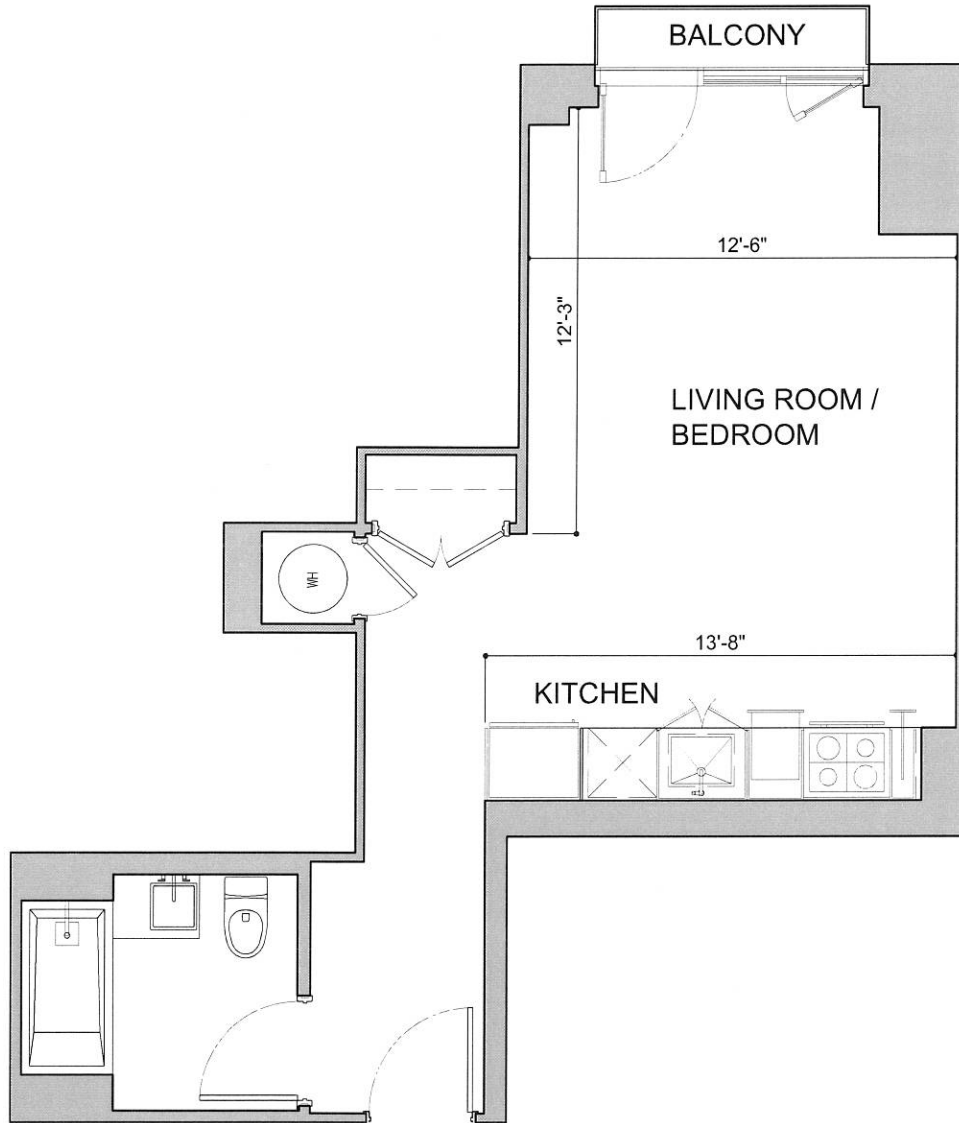

44-51 PURVES STREET

LONG ISLAND CITY, NEW YORK

UNIT 303

STUDIO

TYPICAL FLOOR (3RD-13TH)

SQ. FT. 467

DISCLAIMER: ALL DIMENSIONS ARE APPROXIMATE. DRAWINGS MAY NOT REFLECT ALL CONSTRUCTION VARIANCES IN UNIT LINE.

44-51 PURVES STREET

LONG ISLAND CITY, NEW YORK

**UNIT 403, 503, 603, 703,
803, 903, 1003, 1103,
1203, 1303**

STUDIO

TYPICAL FLOOR (3RD-13TH)

SQ. FT. 467

DISCLAIMER: ALL DIMENSIONS ARE APPROXIMATE. DRAWINGS MAY NOT REFLECT ALL CONSTRUCTION VARIANCES IN UNIT LINE.