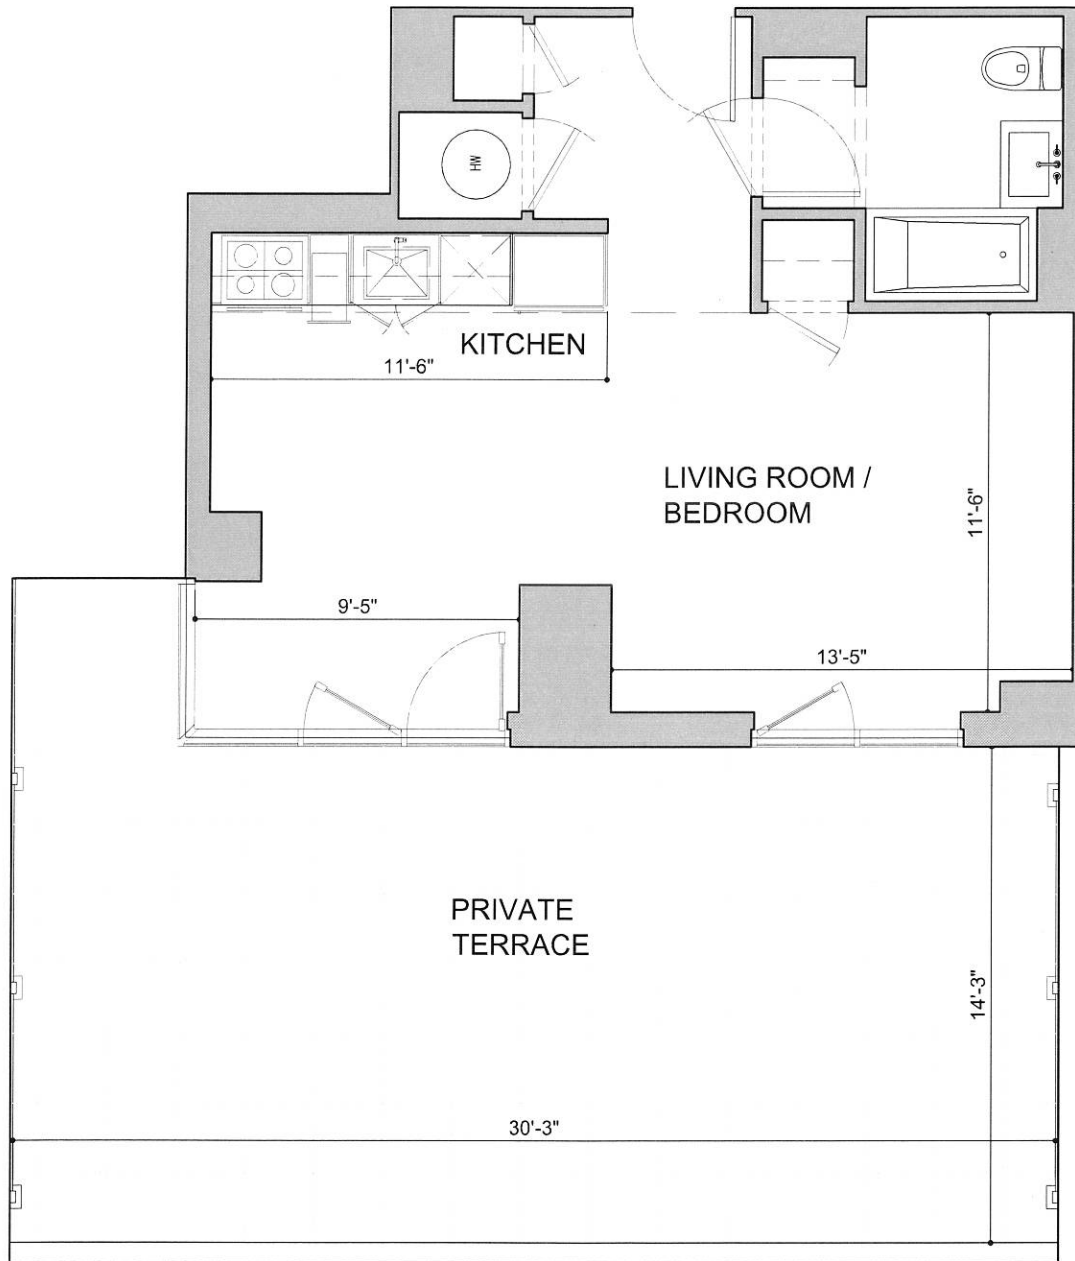

44-51 PURVES STREET

LONG ISLAND CITY, NEW YORK

UNIT 1404

STUDIO

TYPICAL FLOOR (14TH-24TH)

SQ. FT. 523

DISCLAIMER: ALL DIMENSIONS ARE APPROXIMATE. DRAWINGS MAY NOT REFLECT ALL CONSTRUCTION VARIANCES IN UNIT LINE.