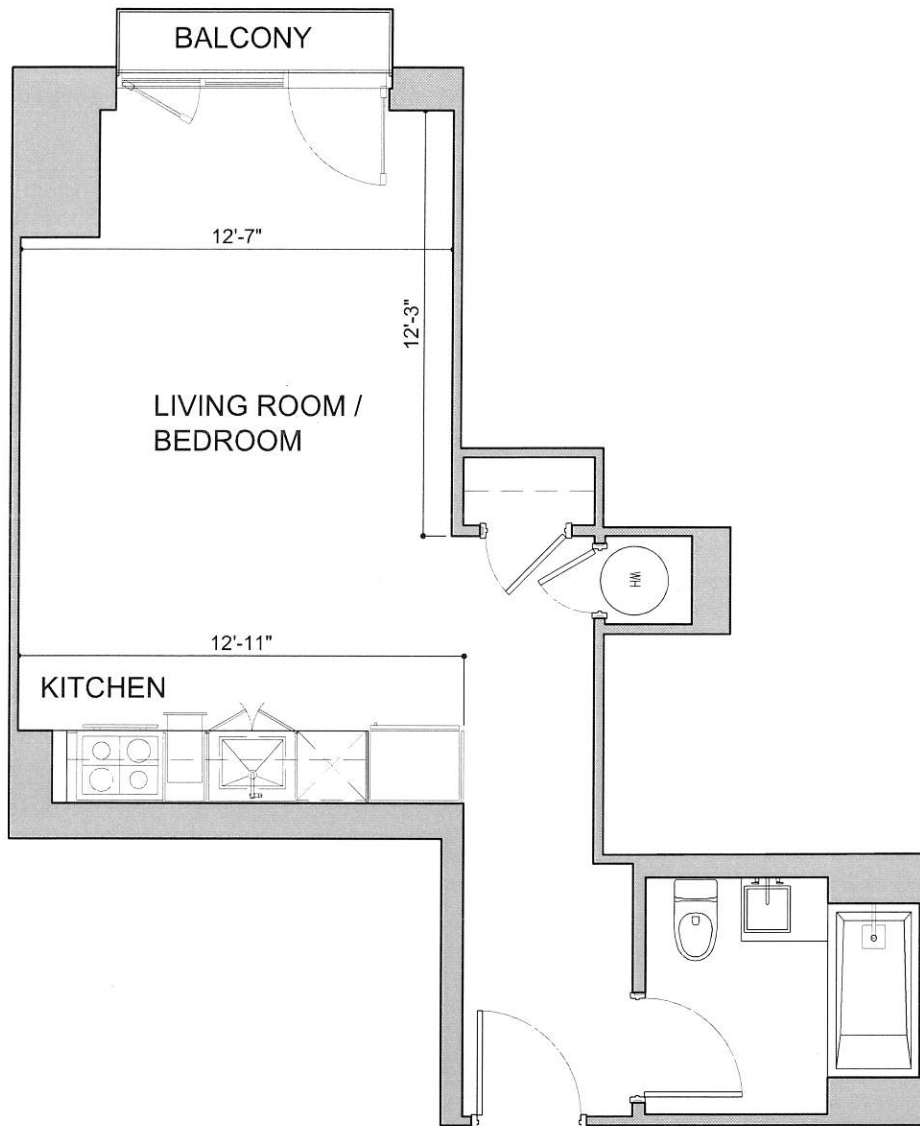

44-51 PURVES STREET

LONG ISLAND CITY, NEW YORK

**UNIT 304, 404, 504, 604,
704, 804, 904, 1004,
1104, 1204, 1304**

STUDIO

TYPICAL FLOOR (3RD-13TH)

SQ. FT. 378

DISCLAIMER: ALL DIMENSIONS ARE APPROXIMATE. DRAWINGS MAY NOT REFLECT ALL CONSTRUCTION VARIANCES IN UNIT LINE.

44-51 PURVES STREET

LONG ISLAND CITY, NEW YORK

UNIT 313

STUDIO

TYPICAL FLOOR (3RD-13TH)

SQ. FT. 460

DISCLAIMER: ALL DIMENSIONS ARE APPROXIMATE. DRAWINGS MAY NOT REFLECT ALL CONSTRUCTION VARIANCES IN UNIT LINE.