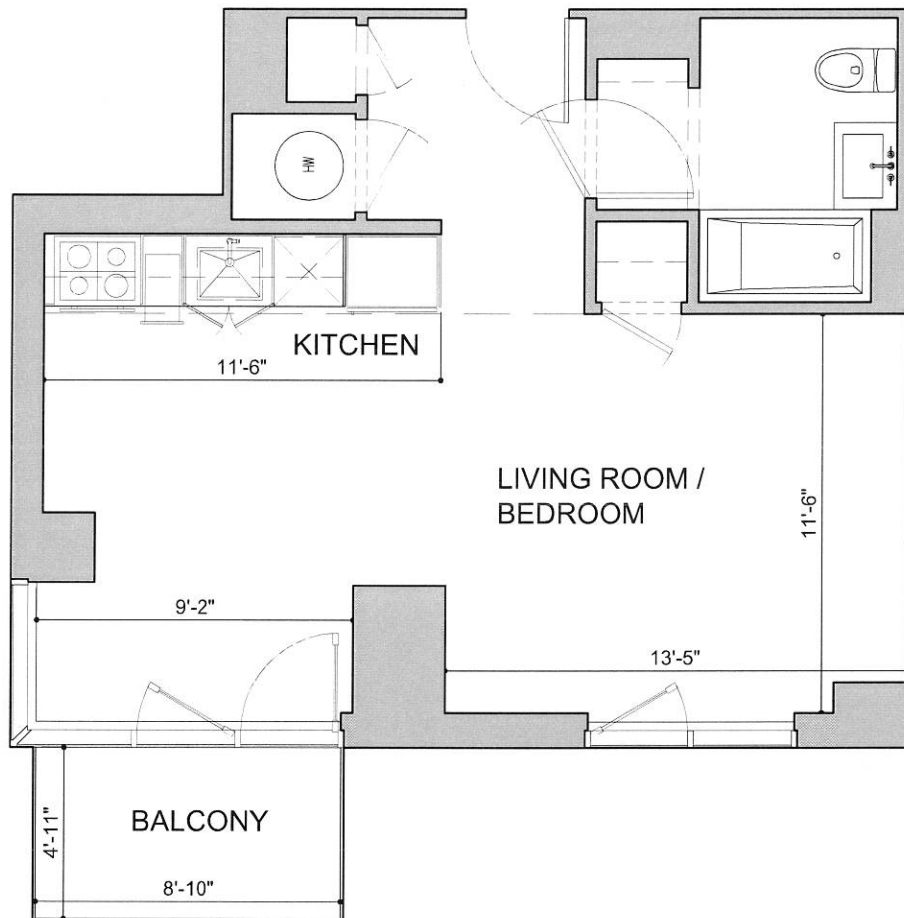

44-51 PURVES STREET

LONG ISLAND CITY, NEW YORK

**UNIT 1504, 1604, 1704,
1804, 1904, 2004, 2104,
2204, 2304, 2404**

STUDIO

TYPICAL FLOOR (14TH-24TH)

SQ. FT. 523

DISCLAIMER: ALL DIMENSIONS ARE APPROXIMATE. DRAWINGS MAY NOT REFLECT ALL CONSTRUCTION VARIANCES IN UNIT LINE.