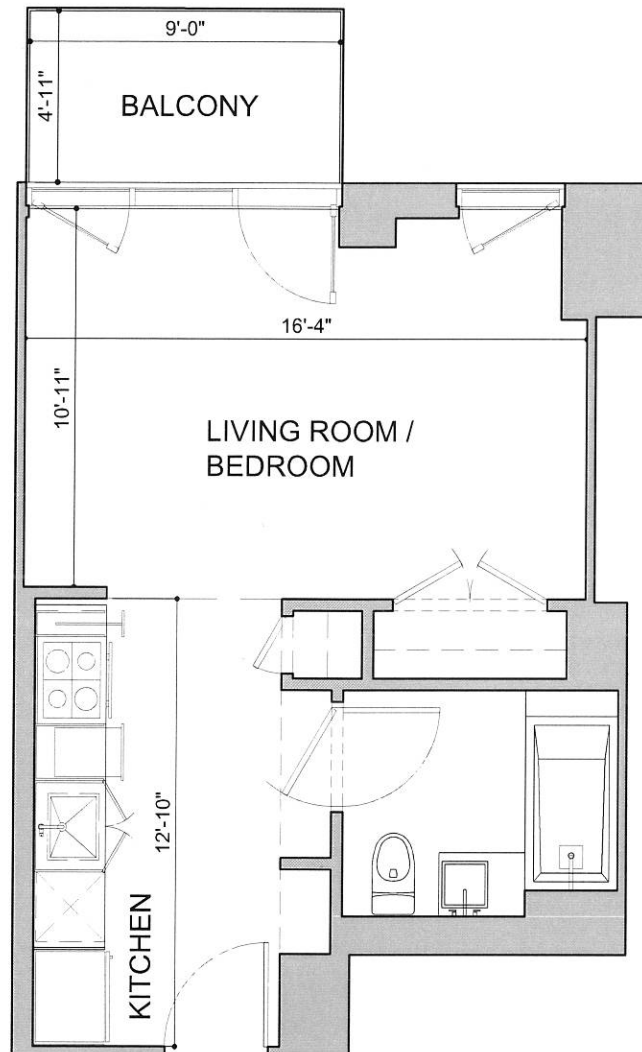

44-51 PURVES STREET

LONG ISLAND CITY, NEW YORK

**UNIT 1407, 1507, 1607,
1707, 1807, 1907, 2007,
2107, 2207, 2307, 2407**

STUDIO

TYPICAL FLOOR (14TH-24TH)

SQ. FT. 418

DISCLAIMER: ALL DIMENSIONS ARE APPROXIMATE. DRAWINGS MAY NOT REFLECT ALL CONSTRUCTION VARIANCES IN UNIT LINE.