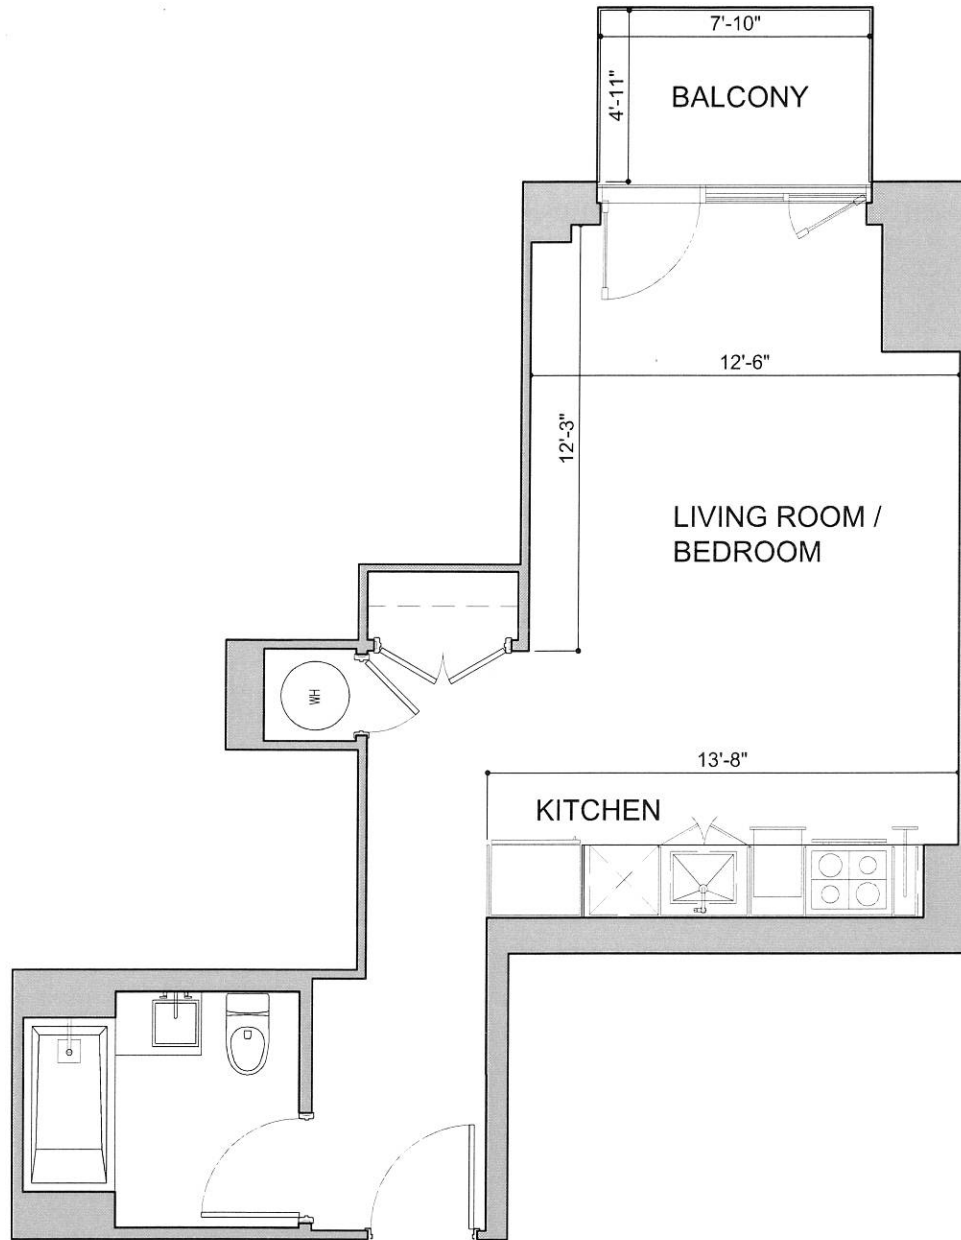

44-51 PURVES STREET

LONG ISLAND CITY, NEW YORK

UNIT 303

STUDIO

TYPICAL FLOOR (3RD-13TH)

SQ. FT. 467

DISCLAIMER: ALL DIMENSIONS ARE APPROXIMATE. DRAWINGS MAY NOT REFLECT ALL CONSTRUCTION VARIANCES IN UNIT LINE.

44-51 PURVES STREET

LONG ISLAND CITY, NEW YORK

**UNIT 403, 503, 603, 703,
803, 903, 1003, 1103,
1203, 1303**

STUDIO

TYPICAL FLOOR (3RD-13TH)

SQ. FT. 467

DISCLAIMER: ALL DIMENSIONS ARE APPROXIMATE. DRAWINGS MAY NOT REFLECT ALL CONSTRUCTION VARIANCES IN UNIT LINE.